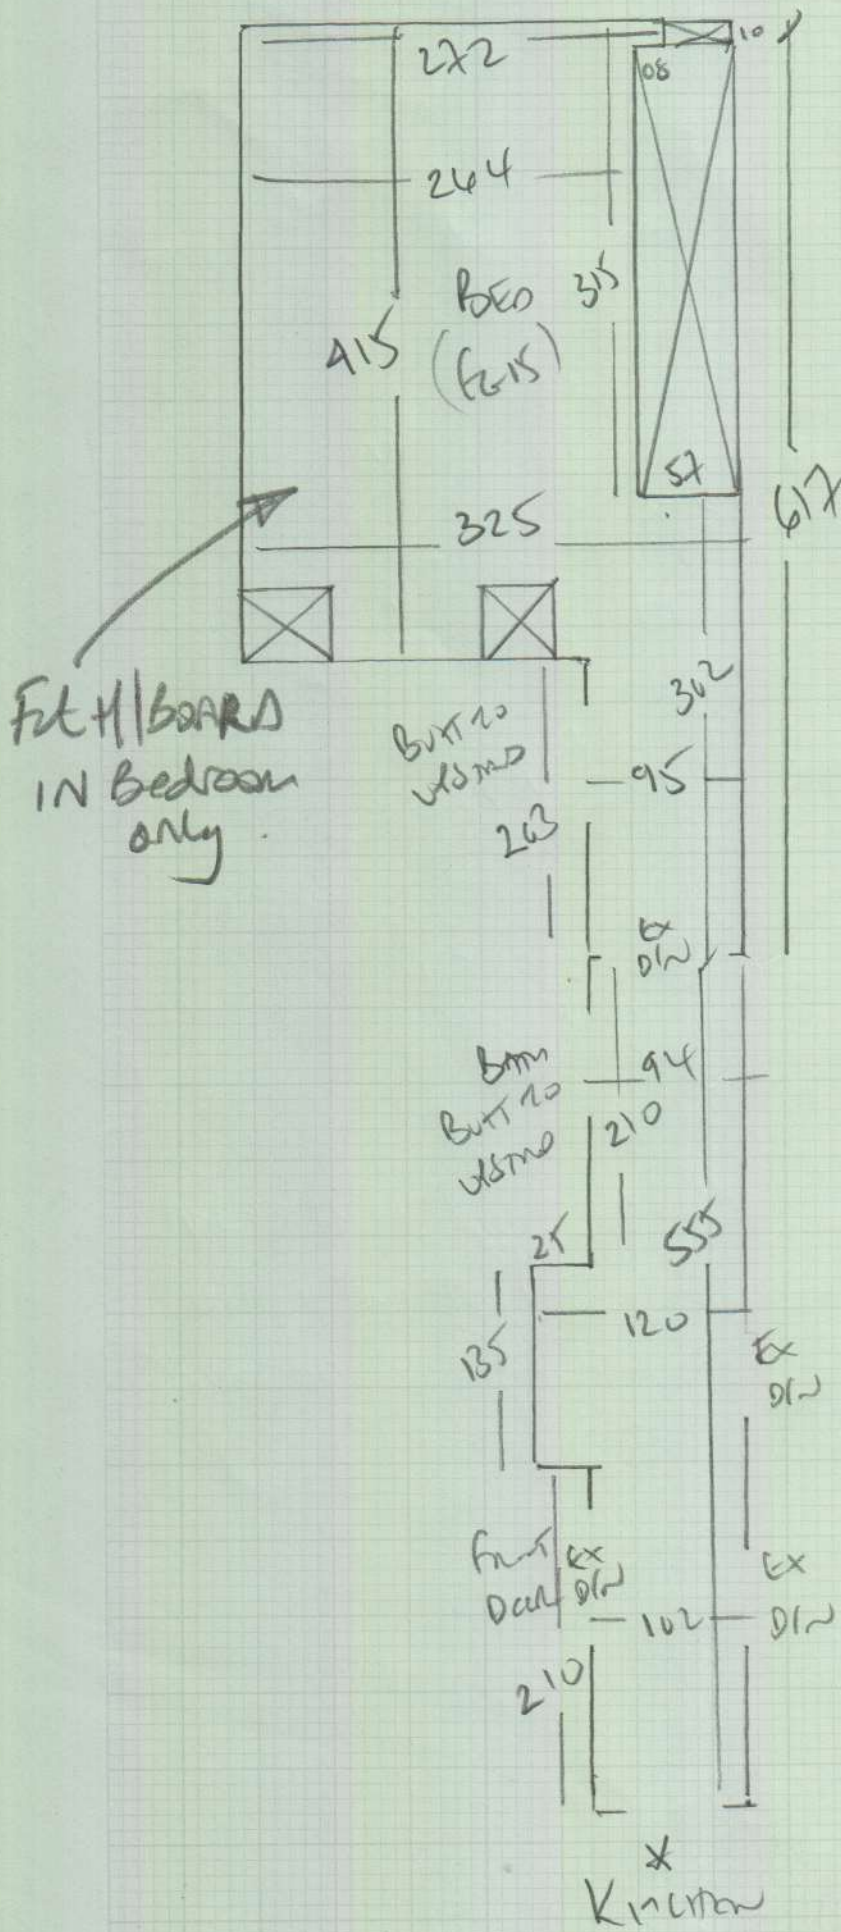

mrcarpet  
 Job No: P27904  
 Name: Woods  
 Address: Flat 3  
 5 Arrow Road  
 Tel: SWISS ALP  
 Sheet: 1 of 2

635  
Albalan  
Colour: ALB-020

Plan 635 x 500

31.75 m<sup>2</sup>

KITCHEN VINYL

TITANIUM x1

BARCELONA 262825329

230 x 300 m

6.90 m<sup>2</sup>

Job No: P27904  
 Name: Woods  
 Address: Flat 3  
 5 Alton Road  
 Tel: SWIS 4LF  
 Sheet: 2 of 2

WOOD floors (chipboard)  
 white wall tile (Ardour)  
 and PU floor + skole  
 QUOTE TO LAY BANN H/BOARDS  
 IN BEDROOM