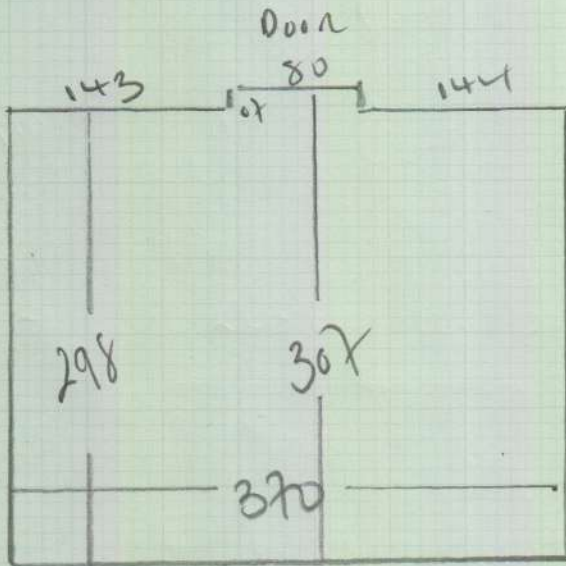

Garden Room (Snoio)  
(on building at end of garden)

Wood (ply) floor  
No skirting  
No furniture

mrcarpet  
Job No: P27908  
Name: SULLIVAN  
Address: 8 WENTON ROAD  
SW15 2LJ  
Tel:  
Sheet: 1 of 1

Esicare Heatland 40  
Col. Cookley

= 320 x 40m

12.80m<sup>2</sup>