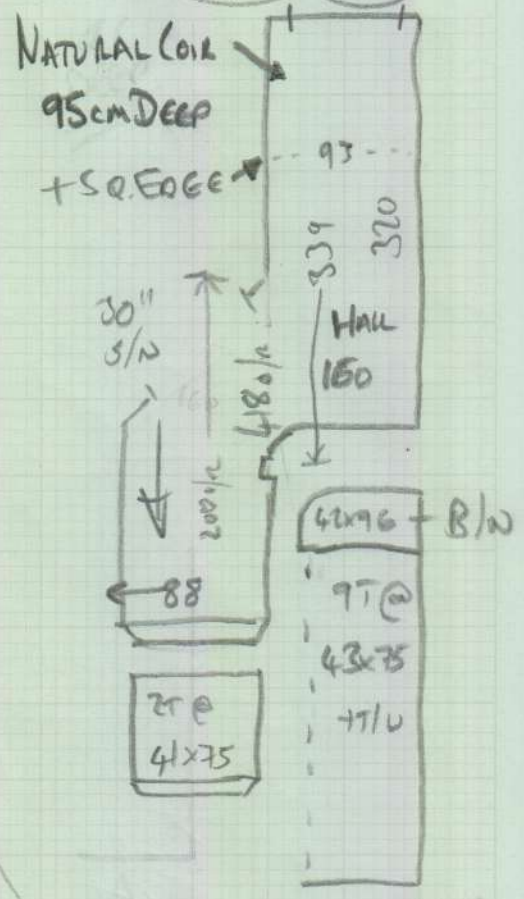

mrcarpets
 Job No: P27911
 Name: Chia
 Address:
 Tel:
 Sheet: 1 of 4

Boston
 BOS-015.
 1260 x 800
 900 x 500

 2160 x 500

= 108m²

Job No: P27911

Name: Chia

Address:

Tel:

Sheet:

2 of 4

Job No: P27911
Name: Chia

Address:
Tel: 4 of 4
Sheet: F10

Branch will be visible from landing as per ex.