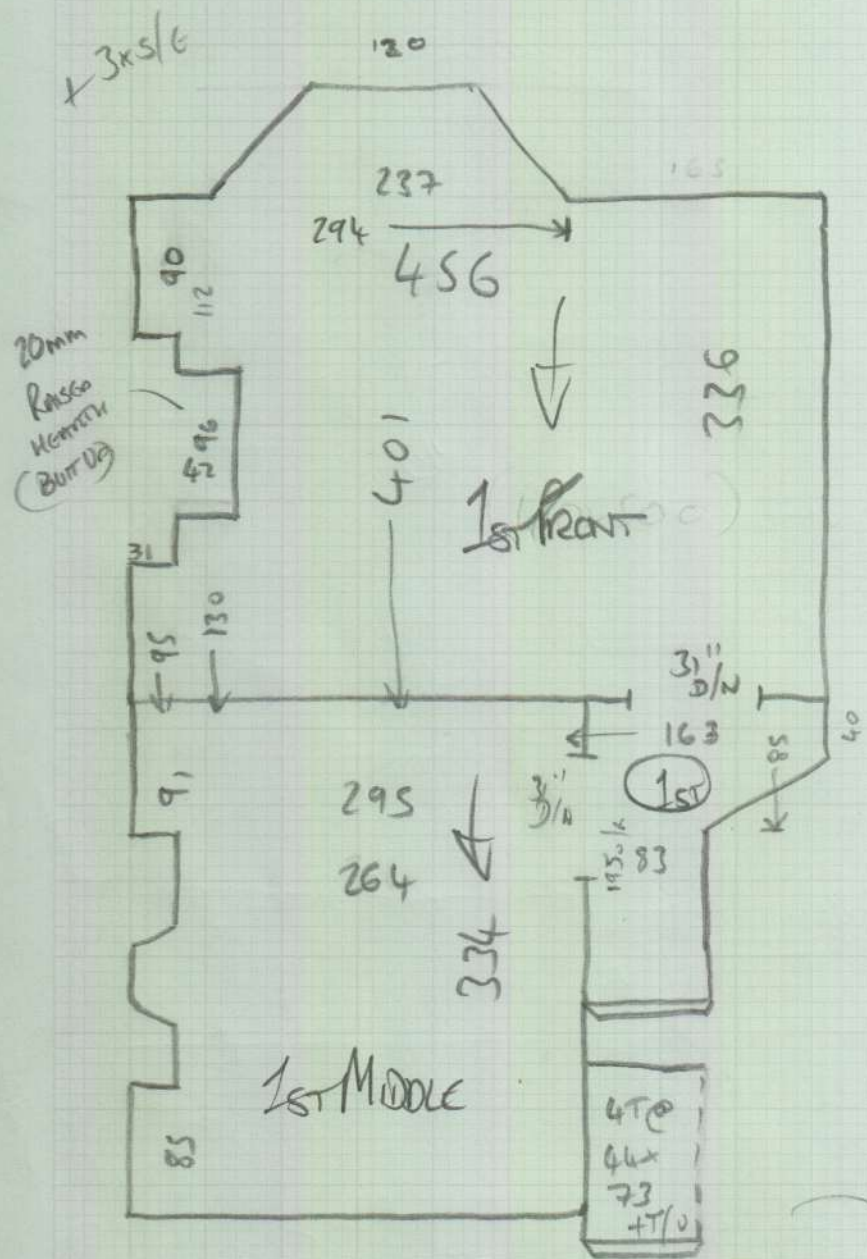

mrcarpets
 Job No: P27911
 Name: Chia
 Address:
 Tel:
 Sheet: 1 of 4

Boston
 BOS-015.
 1260 x 800
 900 x 500

 2160 x 500

= 108m²

Job No: P27911

Name: Chia

Address:

Tel:

Sheet:

2 of 4

Job No: P27911
Name: Chia

Address:
Tel: 4 of 4
Sheet: F10

Branch will be visible from landing as per ex.