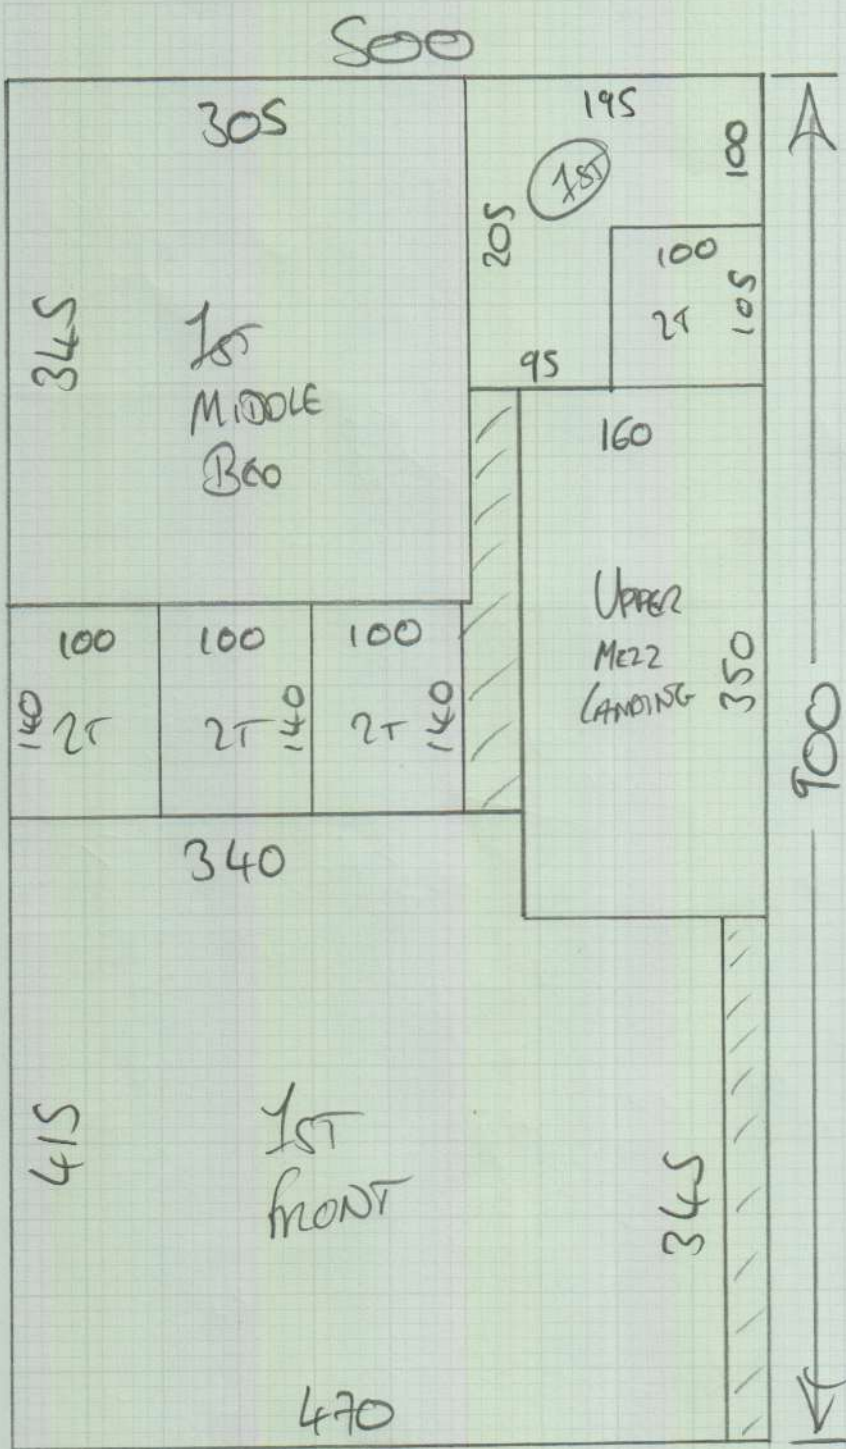

mrcarpets
 Job No: P27911
 Name: Chia
 Address:
 Tel:
 Sheet: 1 of 4

Boston
 BOS-015.
 1260 x 800
 900 x 500

 2160 x 500

= 108m²

Job No: P27911

Name: Chia

Address:

Tel:

Sheet:

2 of 4

Job No: P27911
Name: Chia

Address:
Tel: 4 of 4
Sheet: F10

Branch will be visible from landing as per ex.