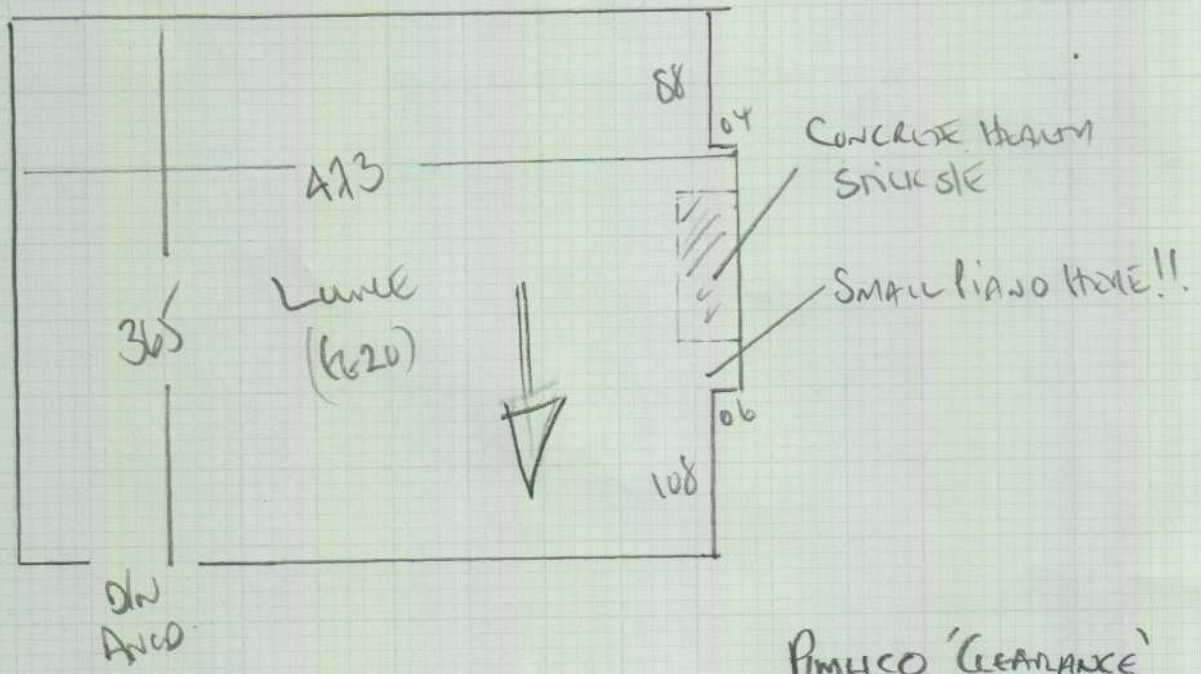

Job No: P27927  
Name: GORHAM  
Address: Flat C  
22 Severus Road  
Tel: SW11 1R

Sheet: 1 OF 1

WOOD FROM BEAMS  
NO PLINTH  
FURNITURE k20 (SMALL LIANO)

PIMICO 'CLEARANCE'  
-879 ORCHID  
380 x 500

19m<sup>2</sup>