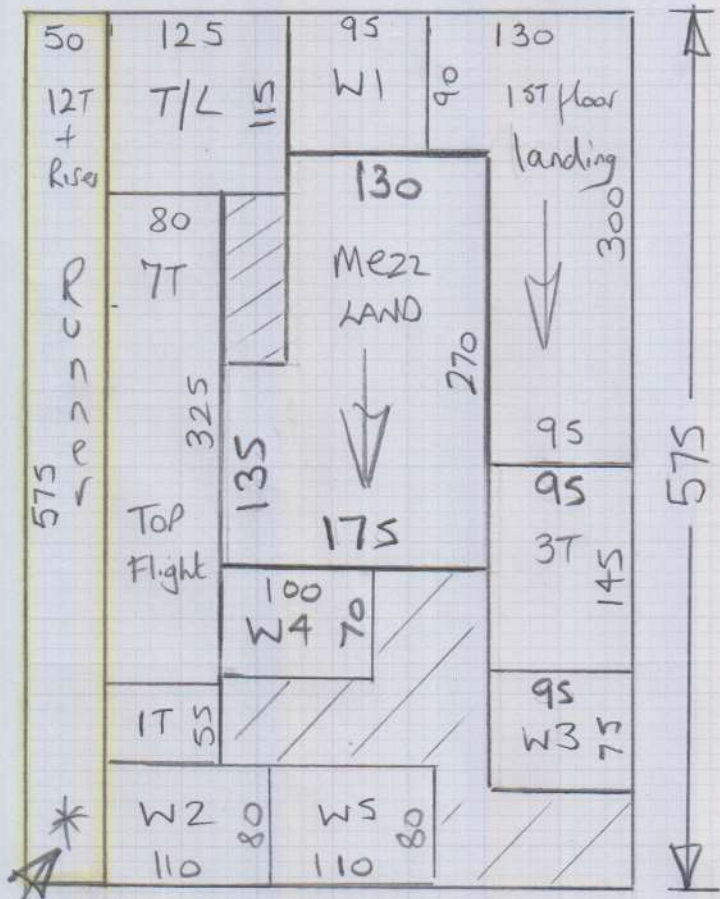

Job No: P27929
Name: Nicholls

Address:

Tel:

Sheet:

1 of 2

Padstow

Col. Dove Grey

Cut Plan 575 x 400
= 23m²

Binding tape = 11.50Lm

5/10

Cut runner @ 50cm
Send for binding ASAP.
(only 3cm binding tape showing on top.)