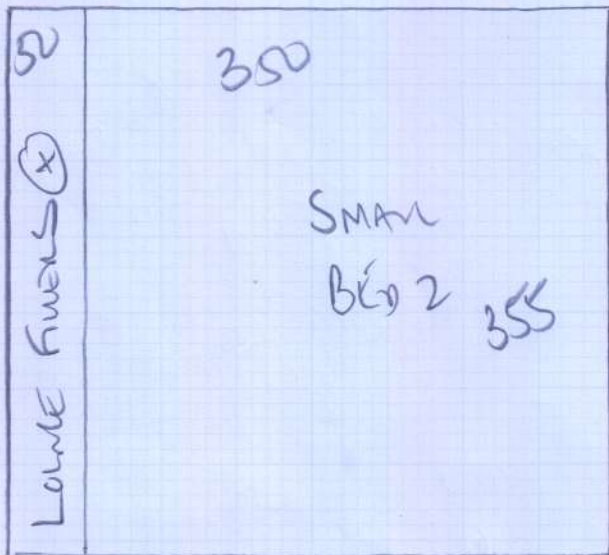

10/11 - Remove ex CARPETS, V/LAY
& Sledge T/ART

8/12 - Fit New Carpets + Vinyl

mrcarpet
Job No: P27930
Name: AMBRUSE
Address: 12 POW MANORIAN S
POW DRIVE
Tel: SW11 4SL
Sheet: 1 of 2

Rutland 50

Col: RUT5041

PLAN 355 x 400

Lounge 540 x 400

BED 1 450 x 400

HALL 215 x 400

15.60 x 400

62.40 m²

COVER MAT NATURAL TO HALL

70cm x 200cm

1.40 m²

Simply Plains Deluxe

Col. SP/69

outside
utility Cup'd 110 x 200

Outside Utility w/10

Job No P27930
 Name AMBROSE
 Address 12 Prince of Wales Mansions
 Prince of Wales Drive
 Tel SW11 4BG

Sheet of **2 of 2**