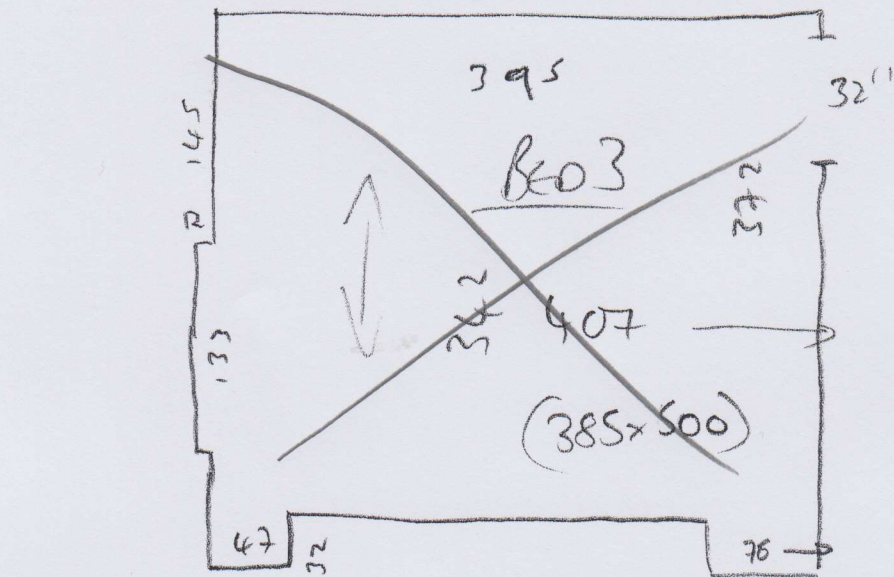

P27937
Taylor

(10F1)

NAPLES - NAP-R02

Beard Thompsons - RLB Desk

Bed 1 = 465 x 500

(= 23.25m²)

20mm Wood (Approx)
TBHALL

* PLASTER
SKIRTINGS

* CUT NETT AS
PER PREVIOUS VISIT.

* BUILDER TO FIT
BEARING AREA
CARPET FITTING TO
COVER EDGES.