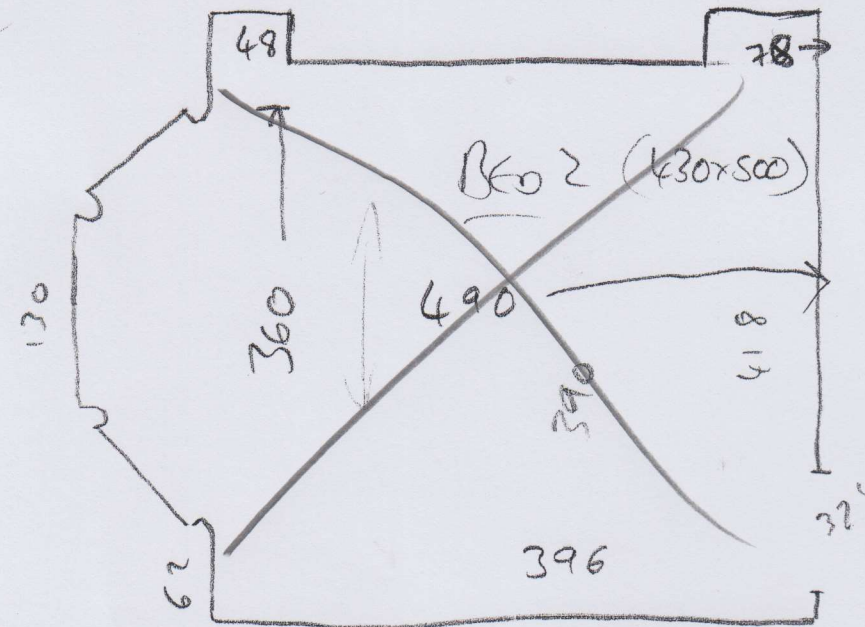

P27937
Taylor

(10F1)

NAPLES - NAP-R02

Beard Thompsons - RLB Desk

Bed 1 = 465 x 500

(= 23.25m²)

20mm Wood (Approx)
TBHALL

* PLASTER
SKIRTINGS

* CUT NETT AS
PER PREVIOUS VISIT.

* BUILDER TO FIT
BEARING AREA
CARPET FITTING TO
COVER EDGES.