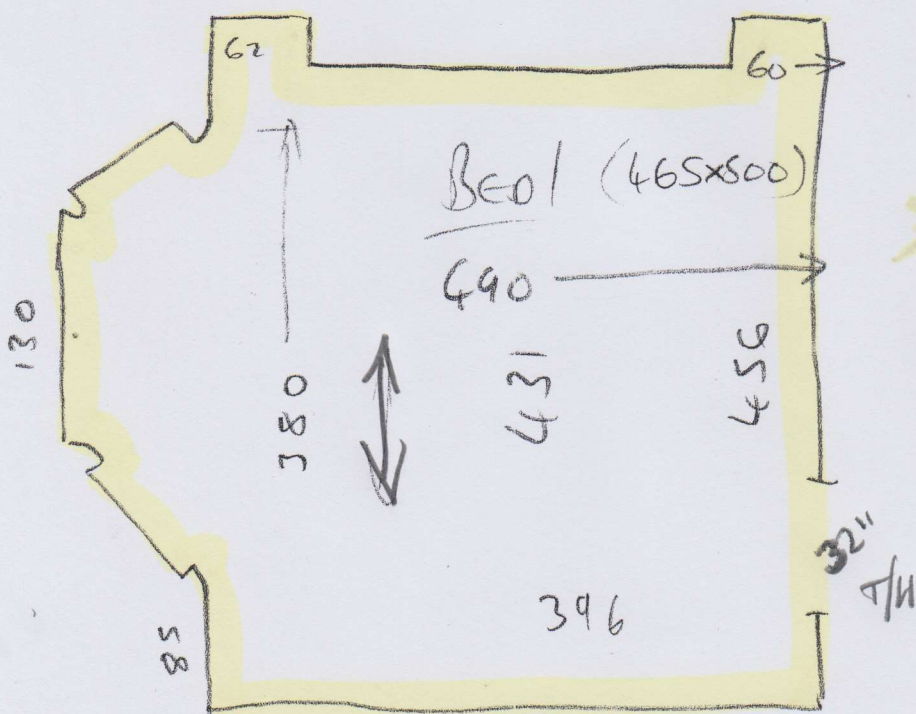

P27937
Taylor

(10F1)

NAPLES - NAP-R02

Beard Thompsons - RLB Desk

Bed 1 = 465 x 500

(= 23.25m²)

20mm Wood (Approx)
TBHALL

* PLASTER
SKIRTINGS

* CUT NETT AS
PER PREVIOUS VISIT.

* BUILDER TO FIT
BEARING AREA
CARPET FITTING TO
COVER EDGES.