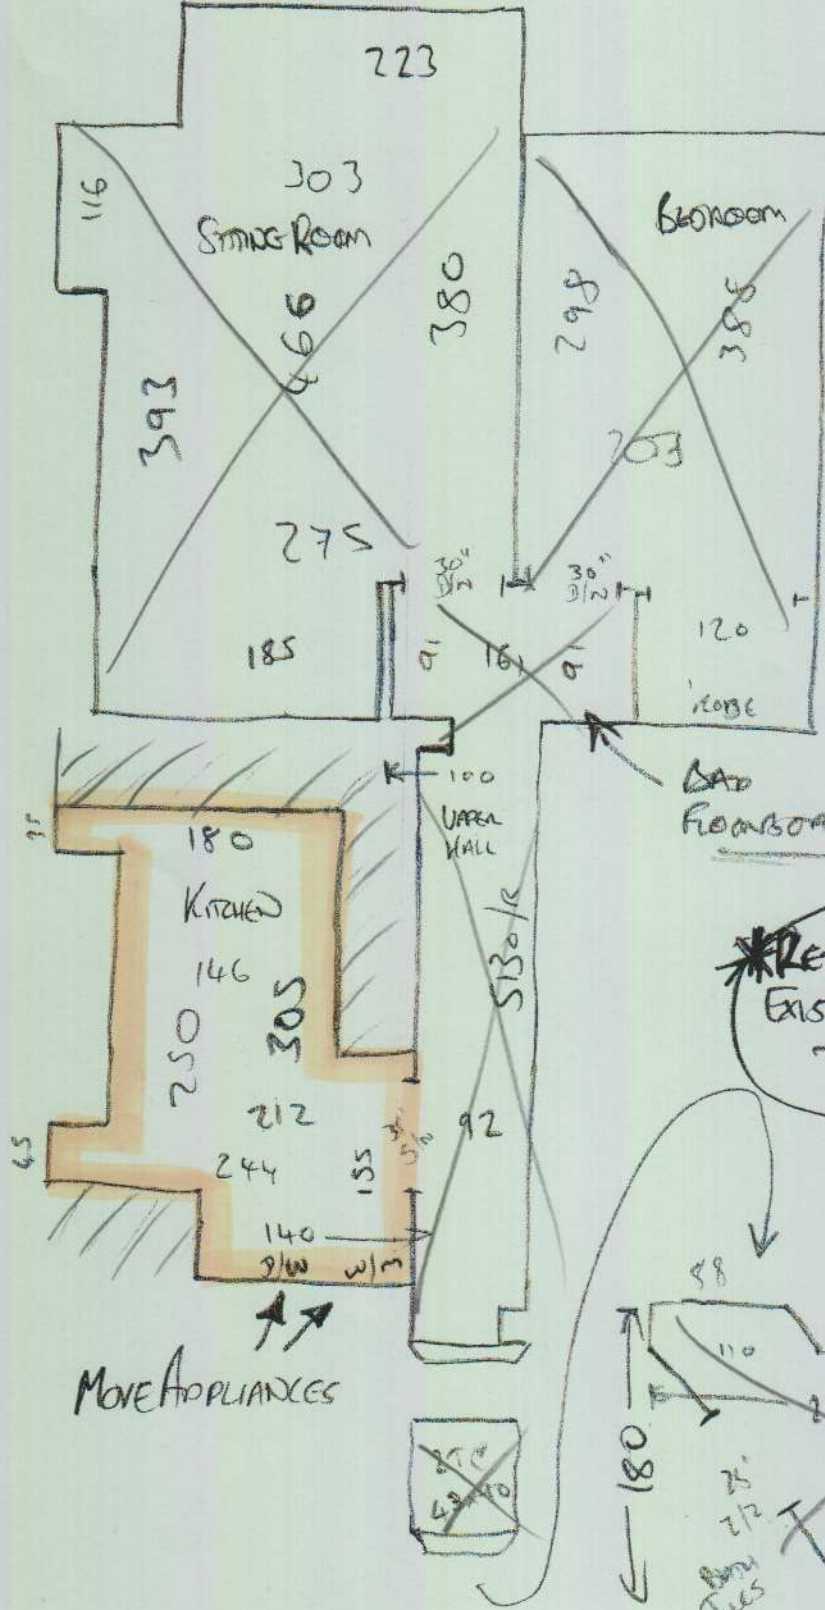

Job No: P27946

Name: SANMINIATELLI

Address: (10F2)

Tel:

Sheet: of:

DESIGNATEX

- 2148 COTTAGE PAVING

335 x 300

= 10.05 m²

No. 41

FIT NEW S/N

Arrow
H/Boards
+
FIT

P27946
SAMINIATELLI

2 of 2

No. 51

MIDAS
T/OUT

Arrow
H/Boards
+ FIT

RE-USE ALL
EXISTING DOORBARS

MOVE APPLIANCES