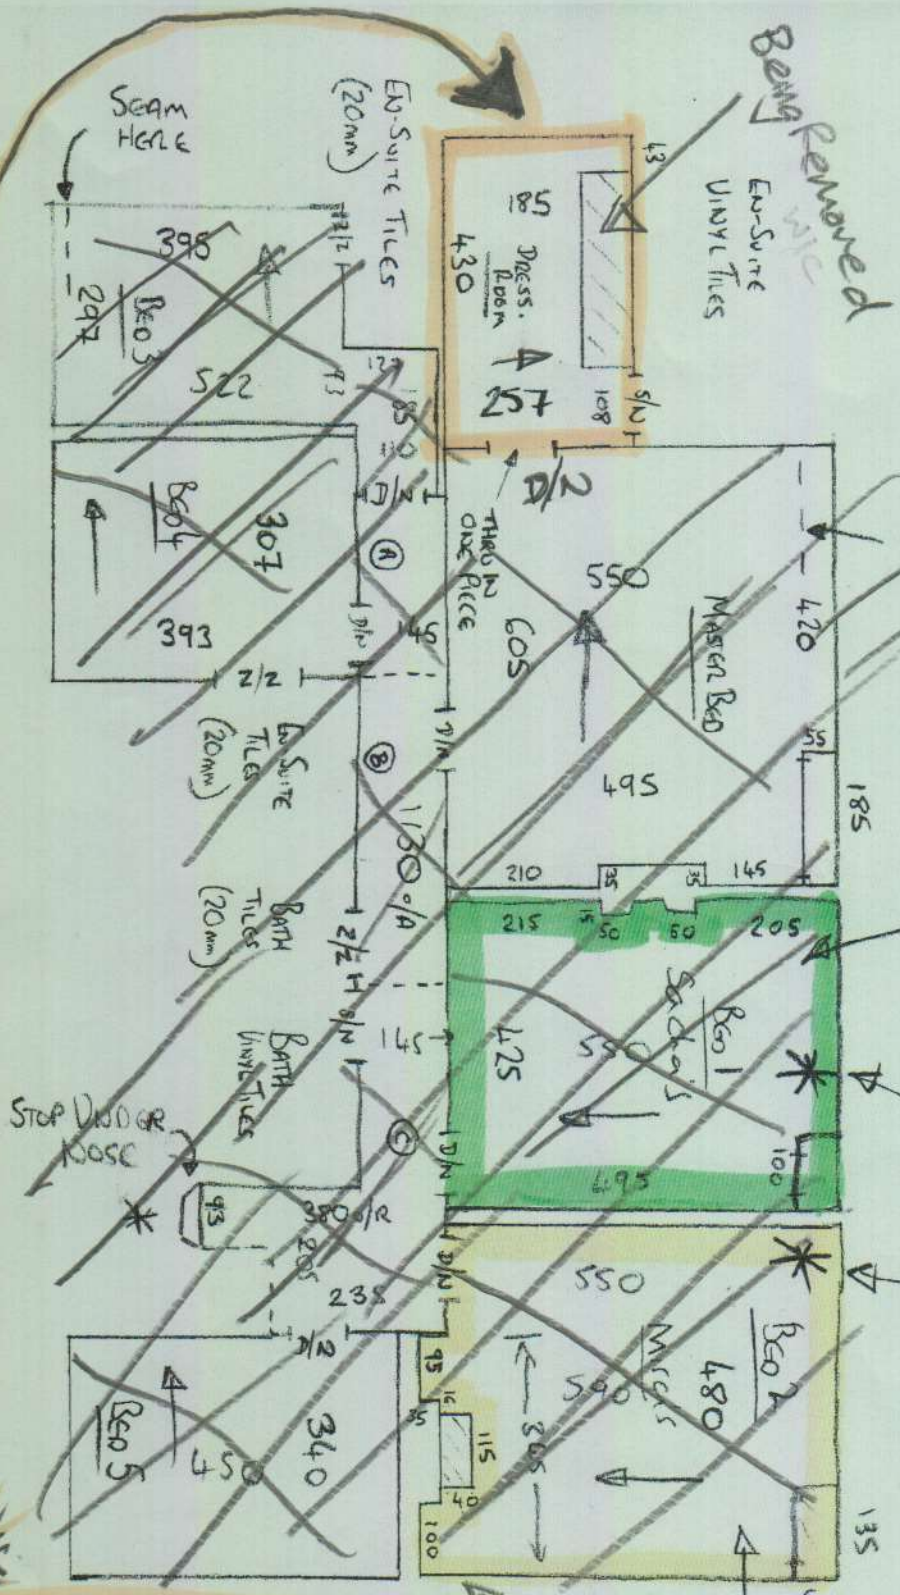

P27957
~~028832~~
 LEVY

1 OF 1

~~Kemron - Kem-886 (Blue)
 600 x 500~~

~~Must be 2 Rooms only
 before STP~~

Soft Velvet
 -SV-671
 270 x 500
 (13.5m²)

370 @ 42 x 94
 1/2 @ 125 x 187
 NT @ 42 x 94
 Bins 44 x 113

MUST SEAM IN
 FIREPLACE RECESSES
 SEE PLAN 2 OF 2

~~Kemron - Kem-885 (Purple)
 560 x 500~~