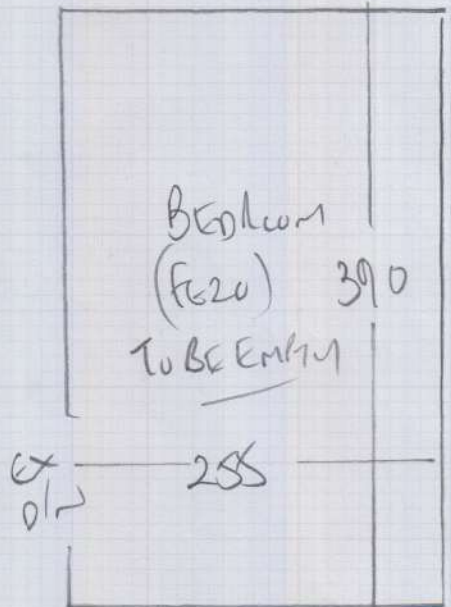

Job No: P27958
Name: MOUNTAIN
Address: 33 Ashlove Road
SWIS ILS

Tel:
Sheet: 1 of 1

Stock Trust '50'
POLAR GREEN

REMNANT
300 x 400m

12m²