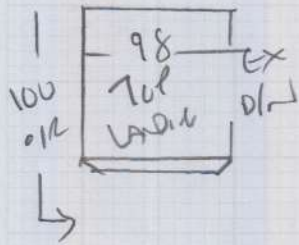

Job No: P27958
 Name: Murrain
 Address: 33 Athmore Road
 SWIS ILS

Tel:
 Sheet: 1 of 2

Sloane Twist 42
SLO-4227

430
 Row 1 430 x 500
 Row 2 150 x 500

500 x 500

29 m²

mrcarpet
 Job No: P27958
 Name: Mountain
 Address: 33 Ash Lane Lad
 SW15 1LS
 Tel:
 Sheet: 2 of 2

12-1

AS x 81

w1 86 x 120

w2 112 x 75

*

To 1st floor LAD

w3 63 x 88

w4 71 x 106

w5 60 x 72

12-1

AU x 74

BLW AS x 94

To Hall