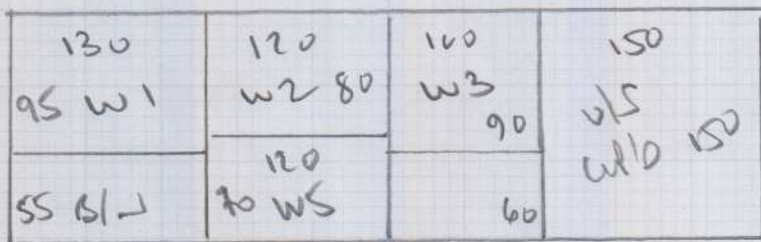

Job No: P27958
 Name: Murrain
 Address: 33 Athmore Road
 SWIS ILS

Tel:
 Sheet: 1 of 2

Sloane Twist 42
SLO-4227

430
 Row 1 430 x 500
 Row 2 150 x 500

500 x 500

29 m²

mrcarpet
 Job No: P27958
 Name: Mountain
 Address: 33 Ash Lane Lad
 SW15 1LS
 Tel:
 Sheet: 2 of 2

12-1

AS x 81

w1 86 x 120

w2 112 x 75

*

To 1st floor LAD

w3 63 x 88

w4 71 x 106

w5 60 x 72

12-1

AU x 74

BLW AS x 94

To Hall