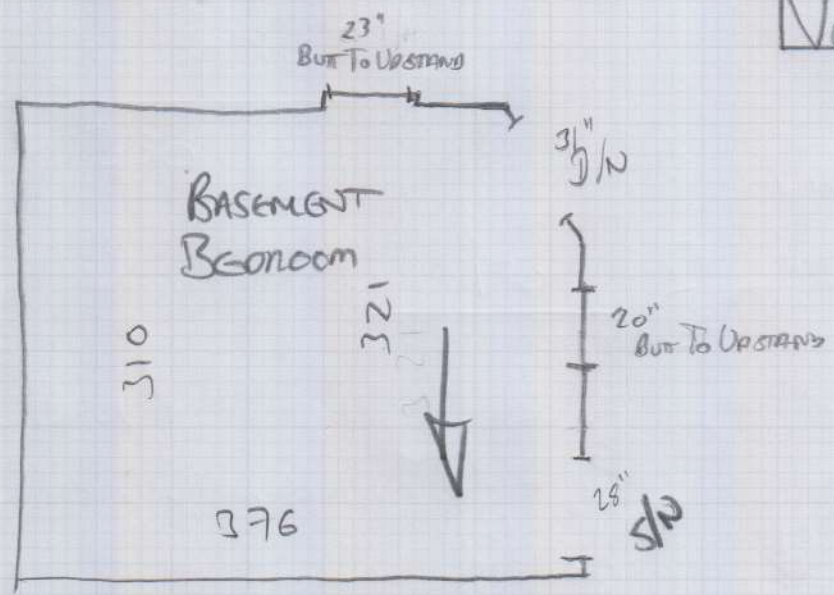

Job No: P27960

Name: GEAKE

Address:

Tel:

Sheet:

1 of 1

Naples

Nap-507

335 x 400

= 13.4m²

Lay over & laminate (fitted under skirting)

Move Empty wardrobe

* Collect KEY FROM PUTNEY SHOP *

+ LEAVE ON KITCHEN COUNTER &
SHUT DOORS BEHIND YOU
WHEN FINISHED