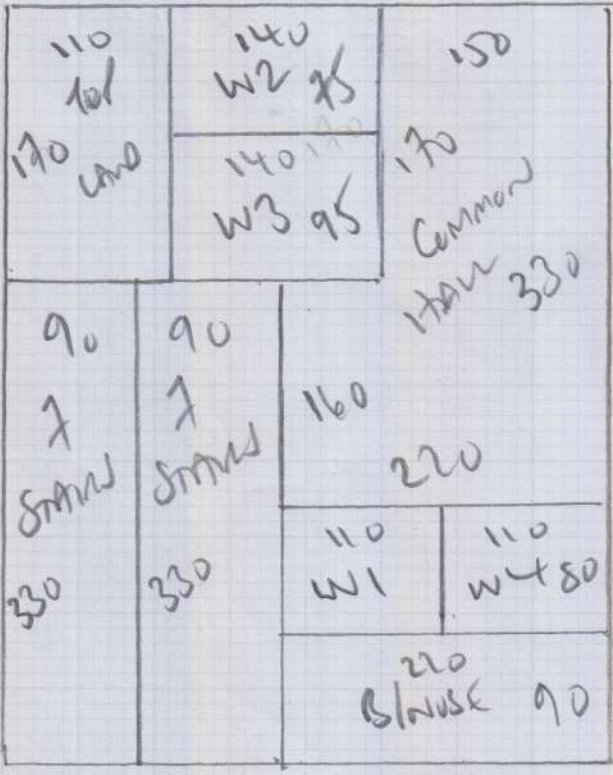

Job No: P27961
Name: Colini
Address: 58 PENHAM RD
W14 9SS
Tel:
Sheet: 1 of 2

Common Parts

Milestone, Col. Beige

Run 500 x 400

20m²

Coil Matting
Col. Natural

= 0.75 x 100

* 1w 2.70m Ali Sq edge required for Mat surround

* Fit New D/Bar at Flat 4 front door as soon as you arrive so customer can go to work ASAP.