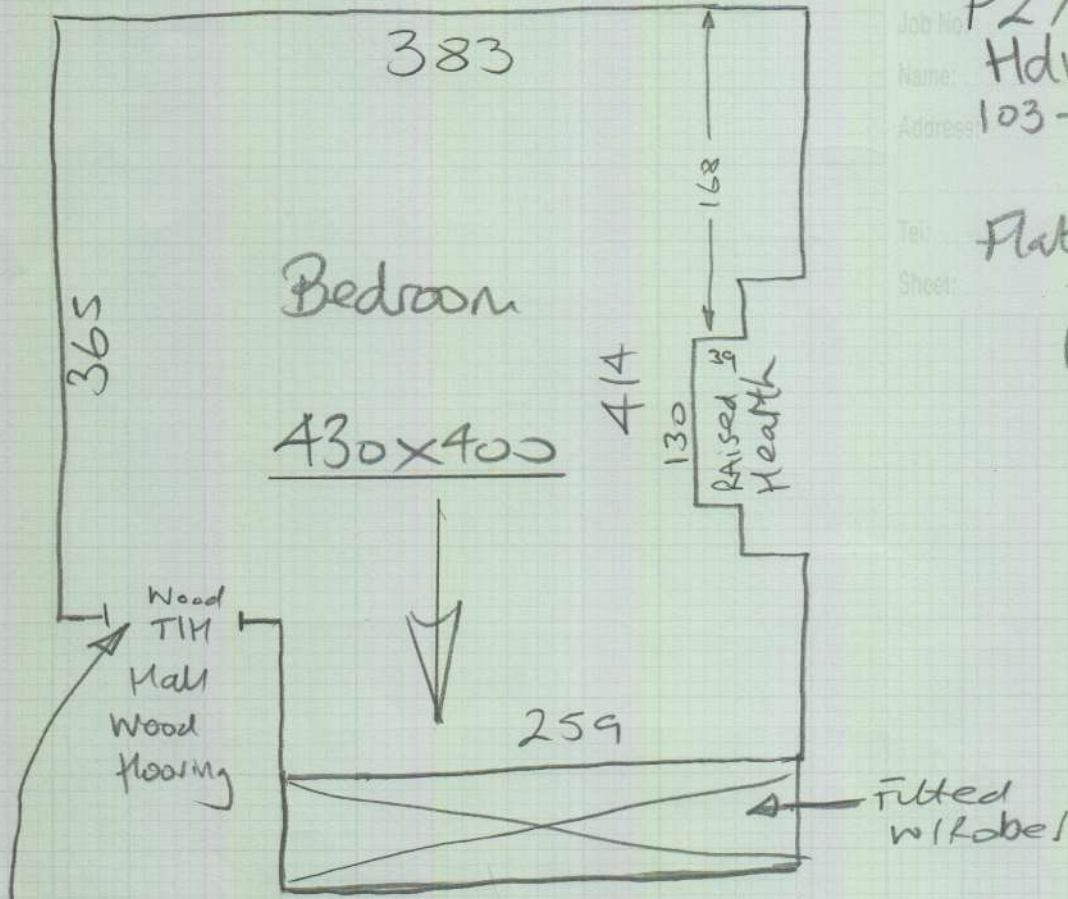

Job No: P27963
Name: Hdwe
Address: 103-104 Marylebone High St.
Tel: Flat 6-3RD floor
Sheet: of

(10/1)

* Carpet is currently 16mm lower than top of step end
Fit 12mm shim to raise up
(NO D/BAR)

Silk Touch

Col. SLK-329

Bedroom 430 x 400
= 17.20m²

* Change v/Lay from felt to PU foam.