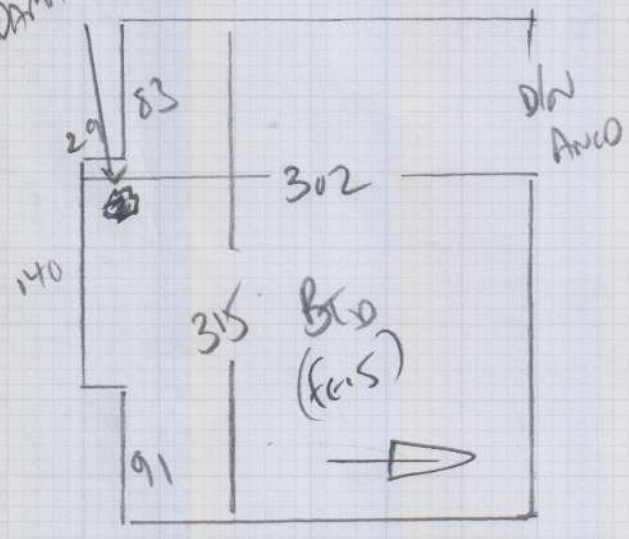

Job No: P 27967  
Name: GRAHAM  
Address: 17 BELIVE ROAD  
SWIS 2QA

Tel:  
Sheet: 1 of 1

MATH  
DAMAGE !!

BELA DONNA

COLONUMK 790 MIONIM?

320 x 400

12.80 m<sup>2</sup>