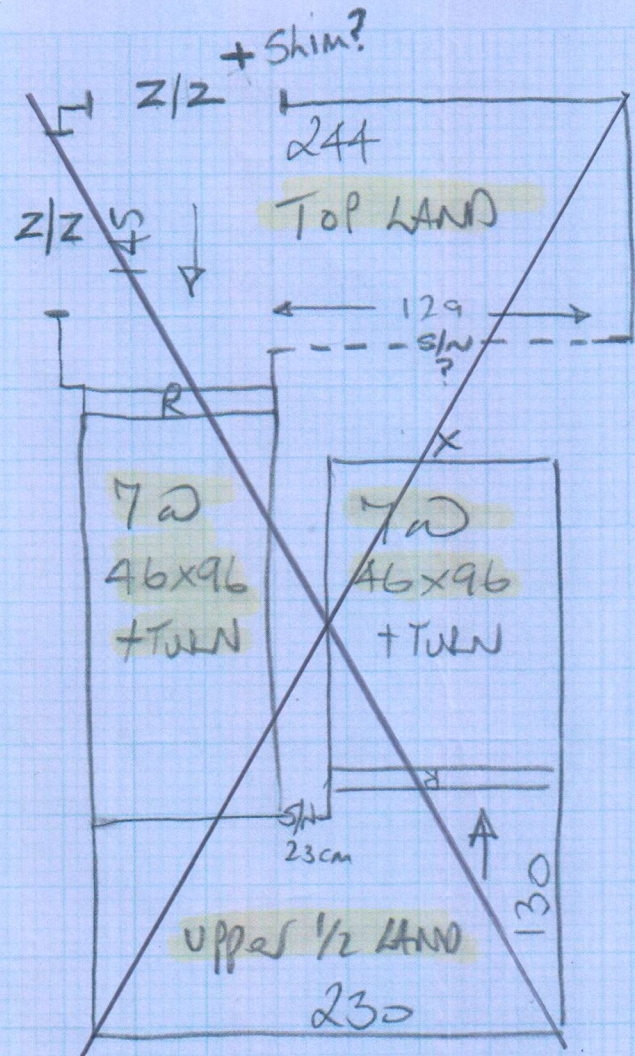

Phase

P27976

~~P26504~~
Job No
Name Poppin's Nurseries
Address 5 Kensington Place
Tel
Sheet

Lot 2

yet