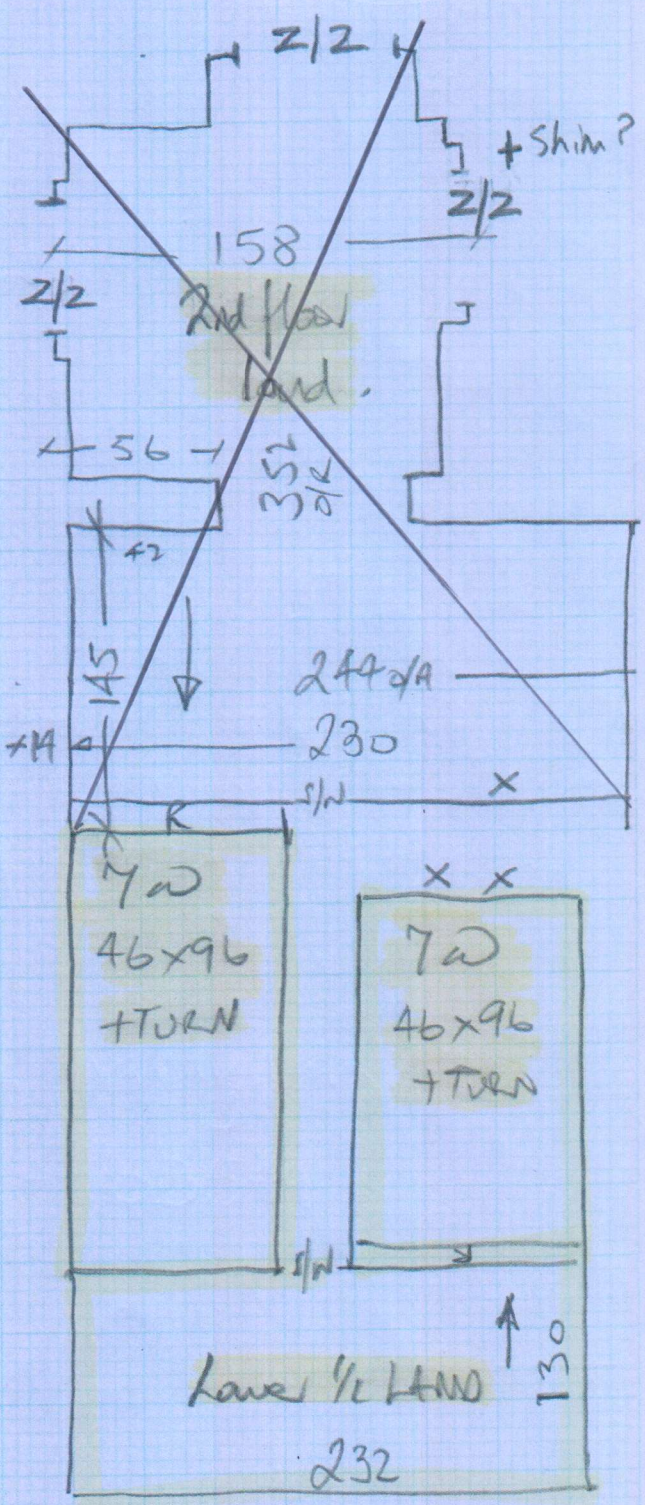

Phase 1  
 P27976  
 Job No: Poppins Nurseries  
 Name: 5 Kensington Place  
 Address:

Tel:  
 Sheet: 1 of 2

Ultima Major  
Col. Bluebird

Cut Plan 390x500  
 = 19.50m<sup>2</sup>

Re-use existing w/lay & sledge

Replace the 1st floor landing, 2 stair flights & mezz landing between 1st + 2nd floor (highlighted on attached plan)

\* Access via Glen the handyman  
 Ring on way 07891 - 703549

Phase

P27976

~~P26504~~  
Job No  
Name Poppin's Nurseries  
Address 5 Kensington Place  
Tel  
Sheet

Lot 2

yet