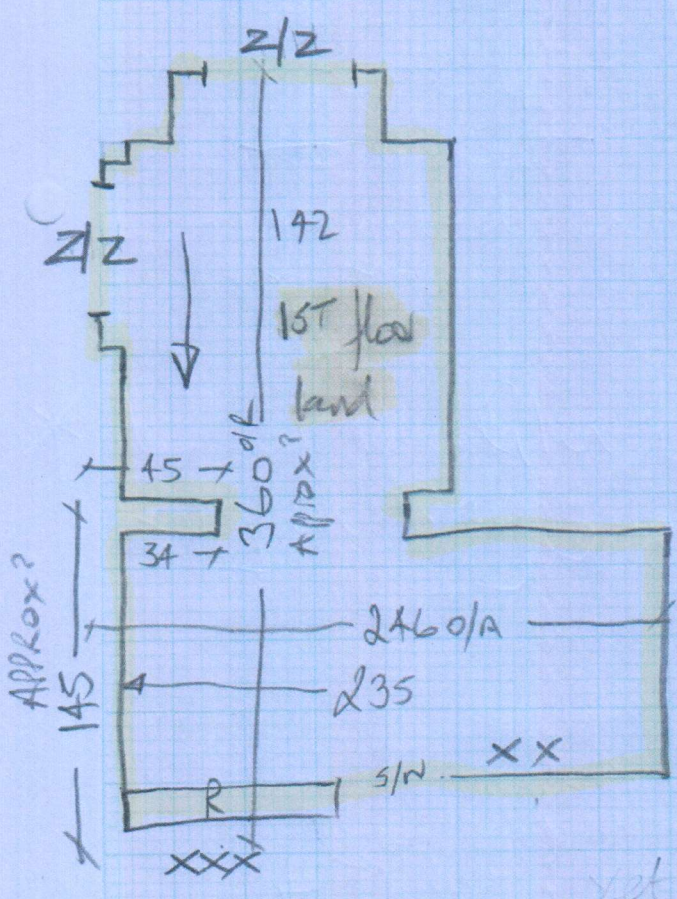

Phase

P27976

~~P26504~~
Job No
Name Poppin's Nurseries
Address 5 Kensington Place
Tel
Sheet

Lot 2

yet