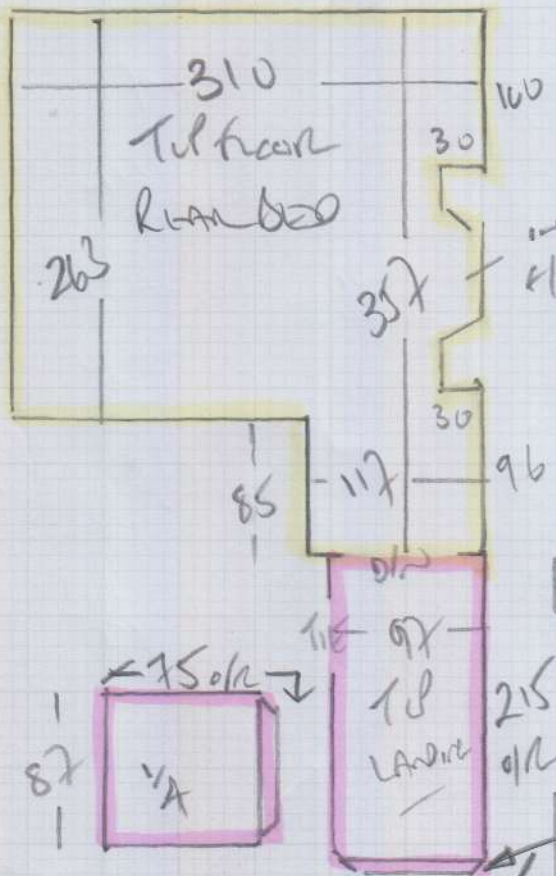

Job No: P27978  
Name: RICHARDSON  
Address:

Tel:  
Sh: 1 of 1

Tramore Plains Stock  
TP-513

3.25 x 4.00m

13.00m<sup>2</sup>

\*May need to fit Sep piece to Riser

↑  
SMALL EXISTING CARPET To Remain

EXISTING CARPET To Remain

With New u/Lay + Gripper

= Relay / Adapt Customers own CARPET (Charge Cash direct)

= New CARPET to this Room only