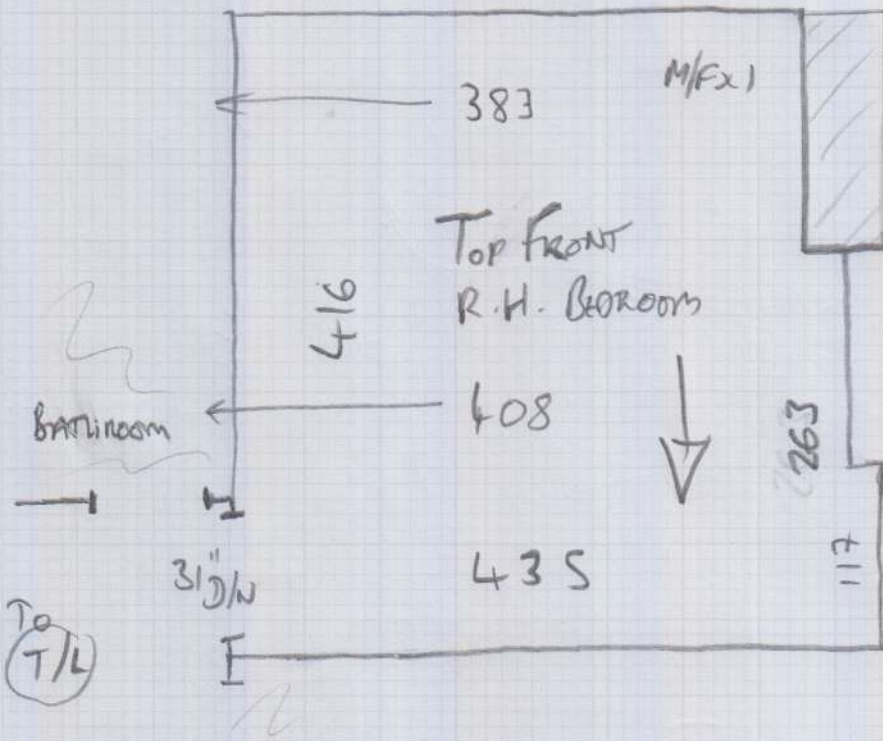

FRONT OF HOUSE

mrcarpet
Job No: P27980
Name: MOORE
Address:
Tel: LOFI
Sheet: of:

Marlborough Loop
- MAR 522
430 x 500
= 21.5 m²