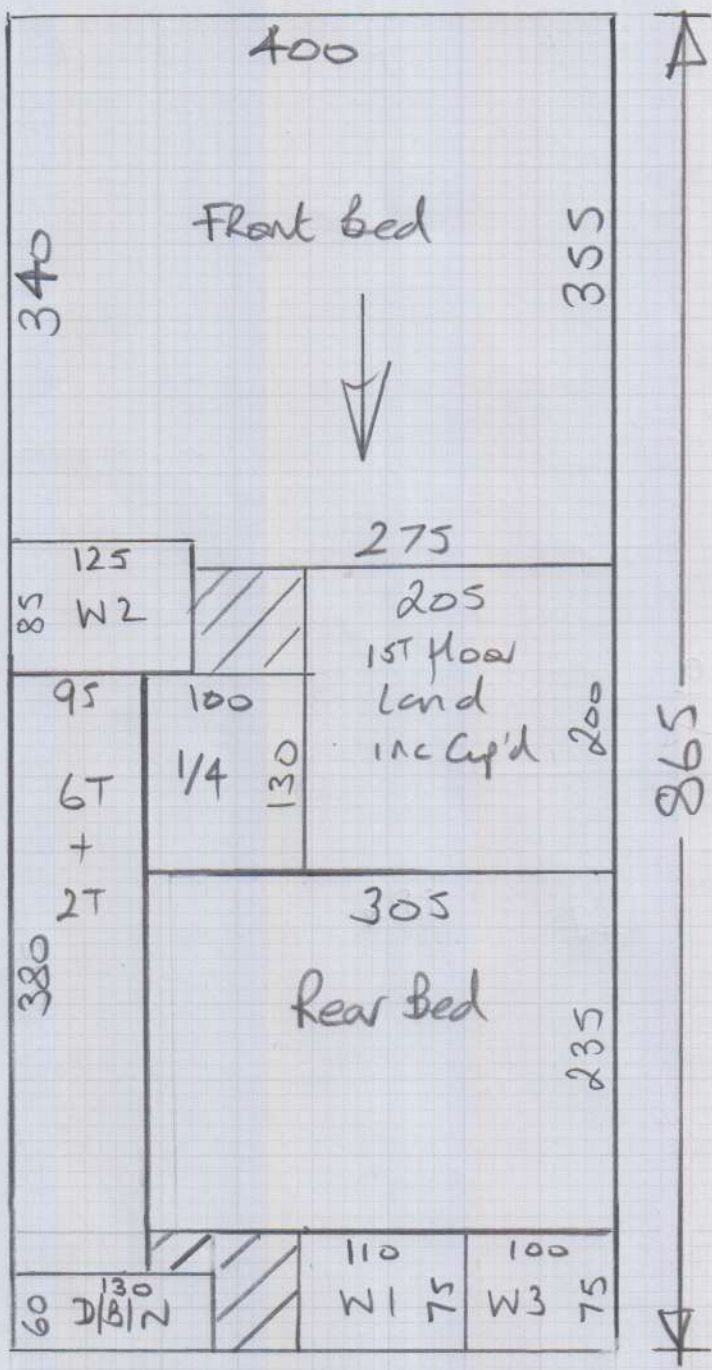

Job No: P27981

Name: Poole

Address:

Tel: 1 of 2
Sheet:

Sudbury Twist Super
Col. 634/46

Rear Bed 320 x 400
Cut Plan 865 x 400
1185 x 400
= 4740m²

mrcarpets
 Job No: P27981
 Name: POOLE
 Address: 35 Street House WAY
 NEW MARSDEN
 K13 5PT
 Tel:
 Sheet: 2 of 2

- To HAVE
- 01 67x45x115
 - w3 70x84
 - w2 80x117 67
 - w1 67x98 45x84
- ↓
- 1/4 8x