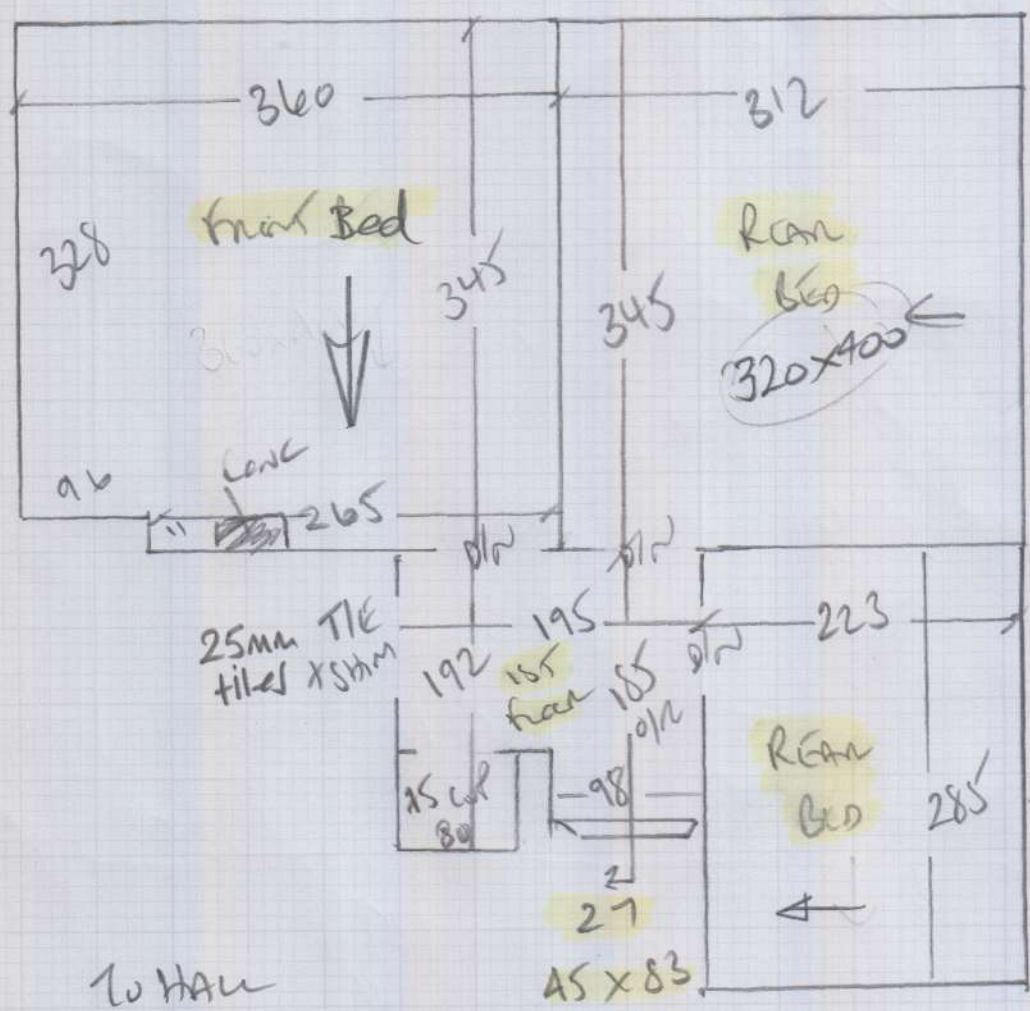

Job No: P27981

Name: Poole

Address:

Tel: 1 of 2
Sheet:

Sudbury Twist Super
Col. 634/46

Rear Bed 320 x 400
Cut Plan 865 x 400
1185 x 400
= 4740m²

mrcarpets
 Job No: P27981
 Name: POOLE
 Address: 35 Street House WAY
 NEW MARSDEN
 K13 5PT
 Tel:
 Sheet: 2 of 2

- To HAVE
- 01 67x45x115
 - w3 70x84
 - w2 80x117 67
 - w1 67x98 45x84
- ↓
- 1/4 8x