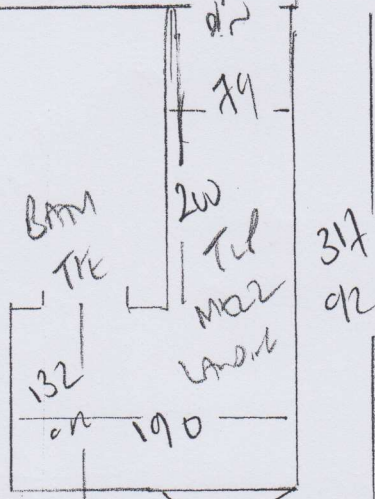

**FIT ON RETURN VISIT  
WHEN FITTING RUNNER.**

P27985  
FARRELL  
81 LINDA ROAD  
SWISLAND

**LOK 3**

PADESTAL  
COLOUR: DUSTY DAWN

855 = 855 x 400

3420m<sup>2</sup>

\* All Required  
UNDERLAY &  
GRIPPER ON  
MIKE'S VAN 6/12

\* CUT RUNNERS @ 66cm WIDE  
& SEND FOR WHIPPING ASAP \*

P27985  
FALLEN  
81 CLARENDOON DRIVE  
SWISS IAN

2003

Fitted full width

Riser  
131  
45x86  
61x45x102

FIT AS  
66cm  
WIDE  
RUNNER  
(10cm GAP  
EACH SIDE)

P27985  
 FARMER  
 81 CLARENCE DRIVE  
 SWIS IAN

30A3

17 8/2  
~~45x82 45x105~~  
 113  
 82  
 OTHERS  
 DUNE  
 RUMBLE 117  
 45x85  
 8/2 45x105  
 8/2 60x115