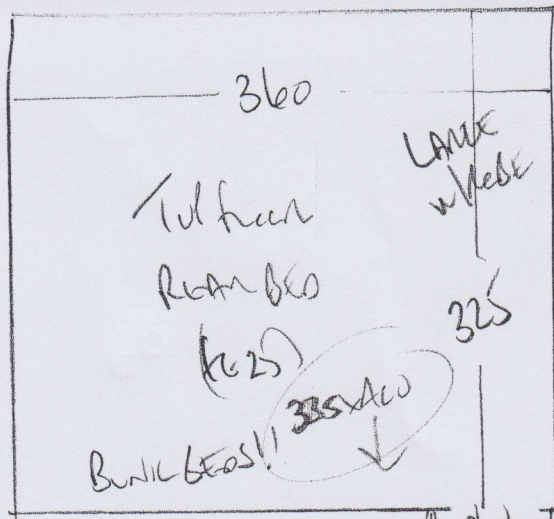

**FIT ON RETURN VISIT  
WHEN FITTING RUNNER.**

P27985  
FARRELL  
81 LINDA ROAD  
SWISLAND

**LOK 3**

PADESTAL  
COLOUR: DUSTY DAWN

855 = 855 x 400

3420m<sup>2</sup>

\* All Required  
UNDERLAY &  
GRIPPER ON  
MIKE'S VAN 6/12

\* CUT RUNNERS @ 66cm WIDE  
& SEND FOR WHIPPING ASAP \*

P27985  
FALLEN  
81 CLARENDOON DRIVE  
SWISS IAN

2003

Fitted full width

Riser  
131  
45x86  
61x45x102

FIT AS  
66cm  
WIDE  
RUNNER  
(10cm GAP  
EACH SIDE)

P27985  
 FARMER  
 81 CLARENCE DRIVE  
 SWIS IAN

30A3

17 8/2  
~~45x82 45x105~~  
 113  
 82  
 OTHERS  
 DUNE  
 RUMBLE 117  
 45x85  
 8/2 45x105  
 8/2 60x115