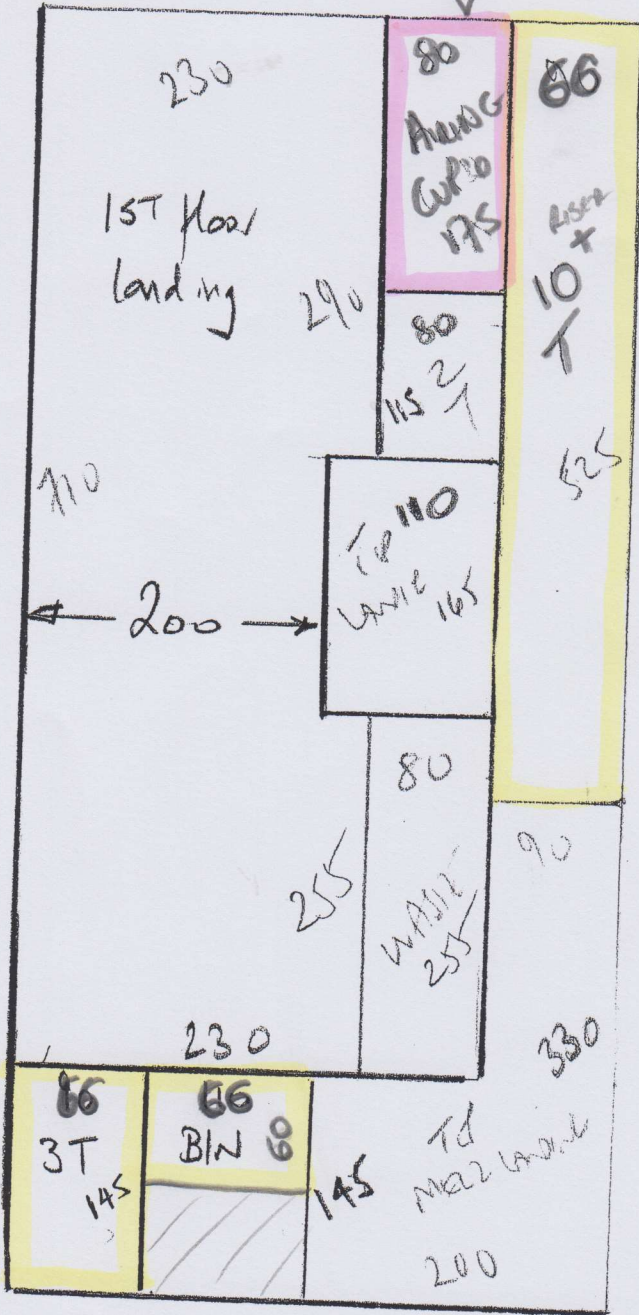

**FIT ON RETURN VISIT  
WHEN FITTING RUNNER.**

P27985  
FARRELL  
81 LINDA ROAD  
SWISLAND

**LOK 3**

PADESTAL  
COLOUR: DUSTY DAWN

855 = 855 x 400

3420m<sup>2</sup>

\* All Required  
UNDERLAY &  
GRIPPER ON  
MIKE'S VAN 6/12

\* CUT RUNNERS @ 66cm WIDE  
& SEND FOR WHIPPING ASAP \*

P27985  
FALLEN  
81 CLARENDOON DRIVE  
SWISS IAN

2003

Fitted full width

Riser  
131  
45x86  
61x45x102

FIT AS  
66cm  
WIDE  
RUNNER  
(10cm GAP  
EACH SIDE)

P27985  
 FARMER  
 81 CLARENCE DRIVE  
 SWIS IAN

30A3

17 8/2  
~~45x82 45x105~~  
 113  
 82  
 OTHERS  
 DUNE  
 RUMBLE 117  
 45x85  
 8/2 45x105  
 8/2 60x115