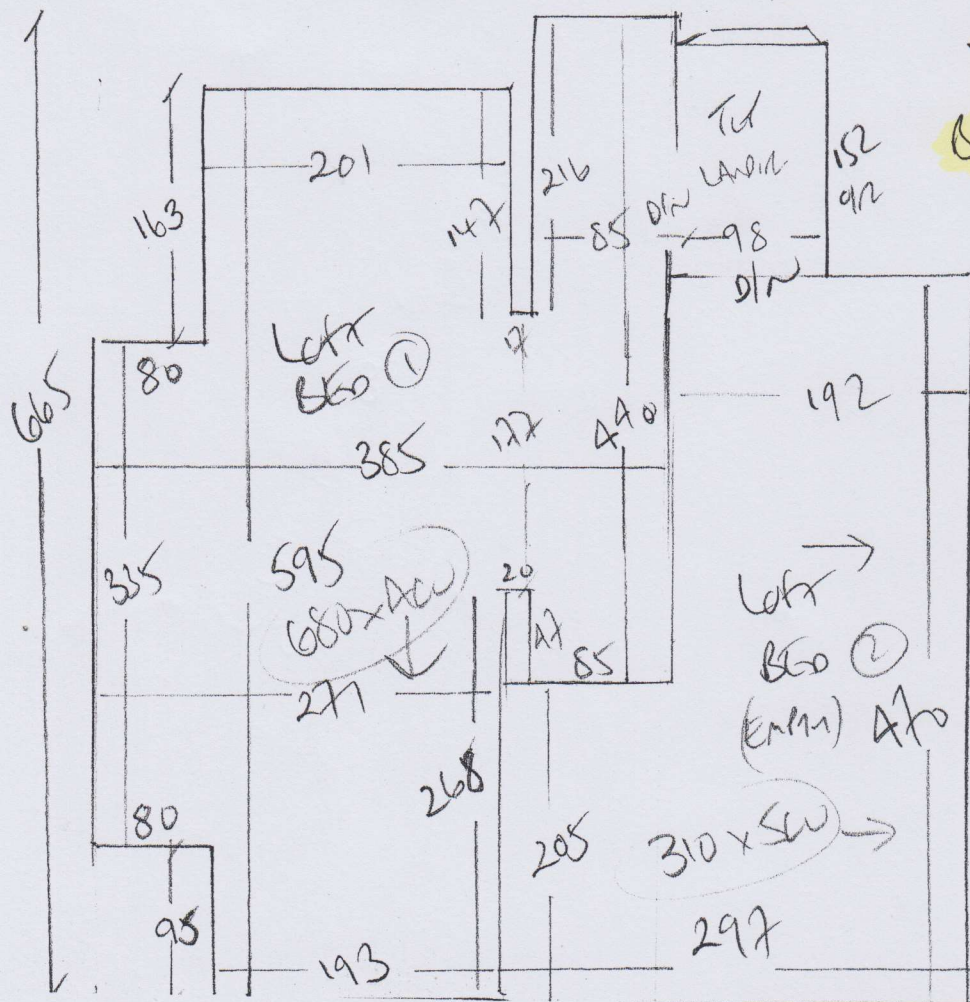

**FIT ON RETURN VISIT  
WHEN FITTING RUNNER.**

P27985  
FARRELL  
81 LINDA ROAD  
SWISLAND

**LOK 3**

PADESTAL  
COLOUR: DUSTY DAWN

855 = 855 x 400

3420m<sup>2</sup>

\* All Required  
UNDERLAY &  
GRIPPER ON  
MIKE'S VAN 6/12

\* CUT RUNNERS @ 66cm WIDE  
& SEND FOR WHIPPING ASAP \*

P27985  
FALLEN  
81 CLARENDOON DRIVE  
SWISS IAN

2003

Fitted full width

Riser  
131  
45x86  
61x45x102

FIT AS  
66cm  
WIDE  
RUNNER  
(10cm GAP  
EACH SIDE)

P27985  
 FARMER  
 81 CLARENCE DRIVE  
 SWIS IAN

30A3

17 8/2  
~~45x82 45x105~~  
 113  
 82  
 OTHERS  
 DUNE  
 RUMBLE 117  
 45x85  
 8/2 45x105  
 8/2 60x115