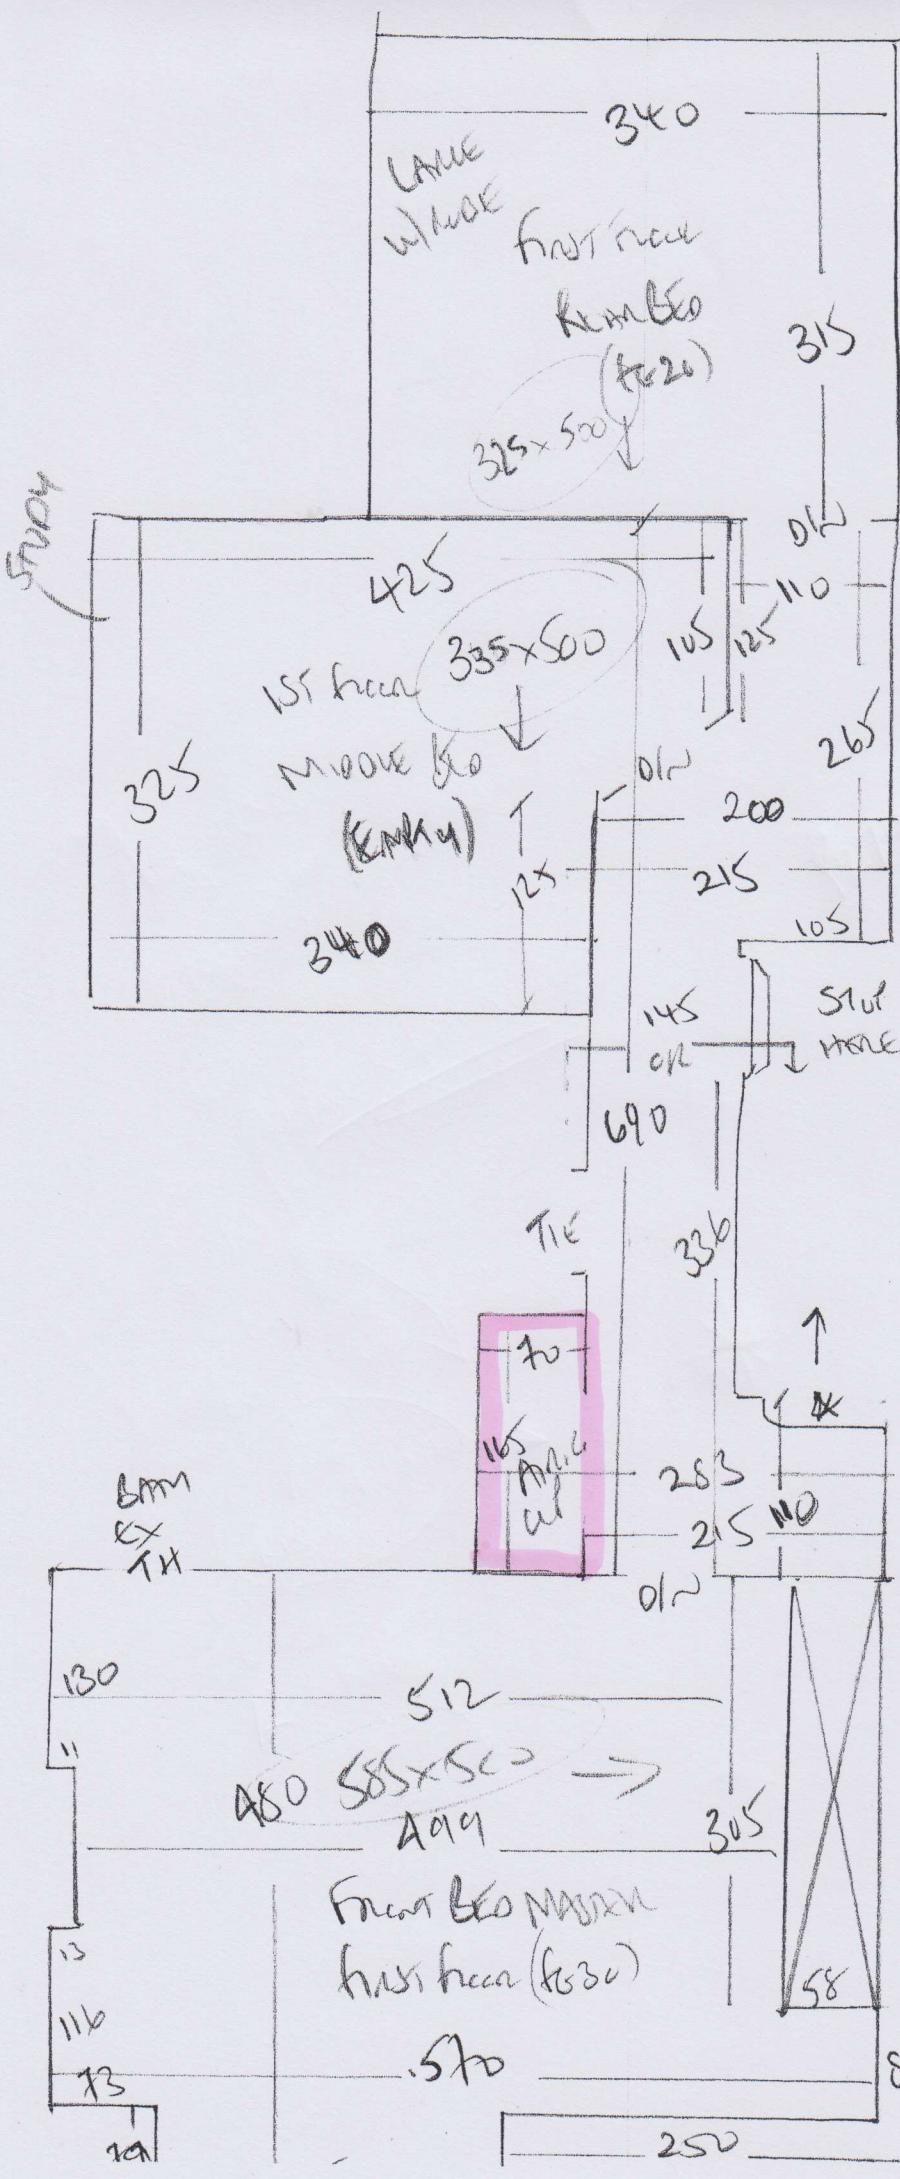

**FIT ON RETURN VISIT  
WHEN FITTING RUNNER.**

P27985  
FARRELL  
81 LINDA ROAD  
SWISLAND

**LOK 3**

PADESTAL  
COLOUR: DUSTY DAWN

855 = 855 x 400

3420m<sup>2</sup>

\* All Required  
UNDERLAY &  
GRIPPER ON  
MIKE'S VAN 6/12

\* CUT RUNNERS @ 66cm WIDE  
& SEND FOR WHIPPING ASAP \*

P27985  
FALLEN  
81 CLARENDOON DRIVE  
SWISS IAN

2003

Fitted full width

Riser  
131  
45x86  
61x45x102

FIT AS  
66cm  
WIDE  
RUNNER  
(10cm GAP  
EACH SIDE)

P27985  
 FARMER  
 81 CLARENCE DRIVE  
 SWIS IAN

30A3

17 8/2  
~~45x82 45x105~~  
 113  
 82  
 OTHERS  
 DUNE  
 RUMBLE 117  
 45x85  
 8/2 45x105  
 8/2 60x115