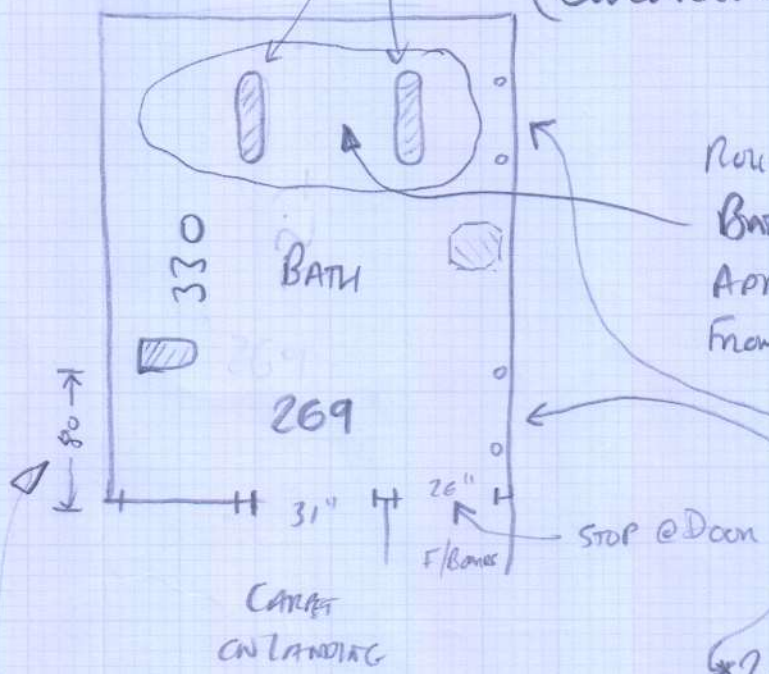

Job No: P27987
Name: MALIK
Address:
Tel: 1011
Sheet:

30mm RAISED WOOD THAT BATH FEET ARE ON

(Cut around the plinths)

Non-Top BATH
Approx 20cm
From Base To Floor

*2 x Old School RADIATORS
With BRASS TOWER RAILS
ATTACHED - CUT AROUND FEET

THIS SECTION IS JUST FLOORBOARDS (ACROSS ENTIRE WIDTH)
REMAINDER OF ROOM HAS HARDBOARD DOWN

Fit New H/Balls where missing
& Lay Loose lay KANDEAN over top

* Loose lay longboards, LLP310 Champagne oak