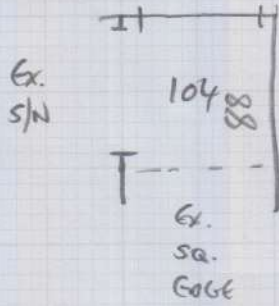

Butt To
T/H - Door To Garden

Job No: P27990

Name: AMBROSE

Address:

REAR

Tel: 1 of 1
Sheet:

COIN MATTING

- NATURAL

REAR = 115 x 100

FRONT = 135 x 100

FRONT

F/O

Butt To
T/H