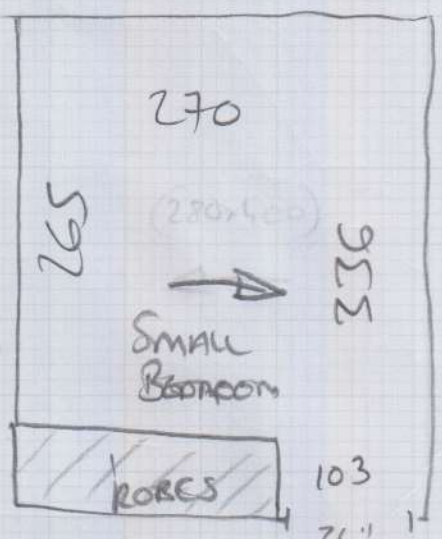

Job No: P28013

Name: LOTYS

Address:

Tel: (192)

Sheet: of

Tramare Tiles

Col. TT-609

= 635 x 500

= 31.75 m<sup>2</sup>

Job No: P28013

Name: LOTUS

Address:

Tel:

Sheet:

2 of 2

(WOOD IN WALL)