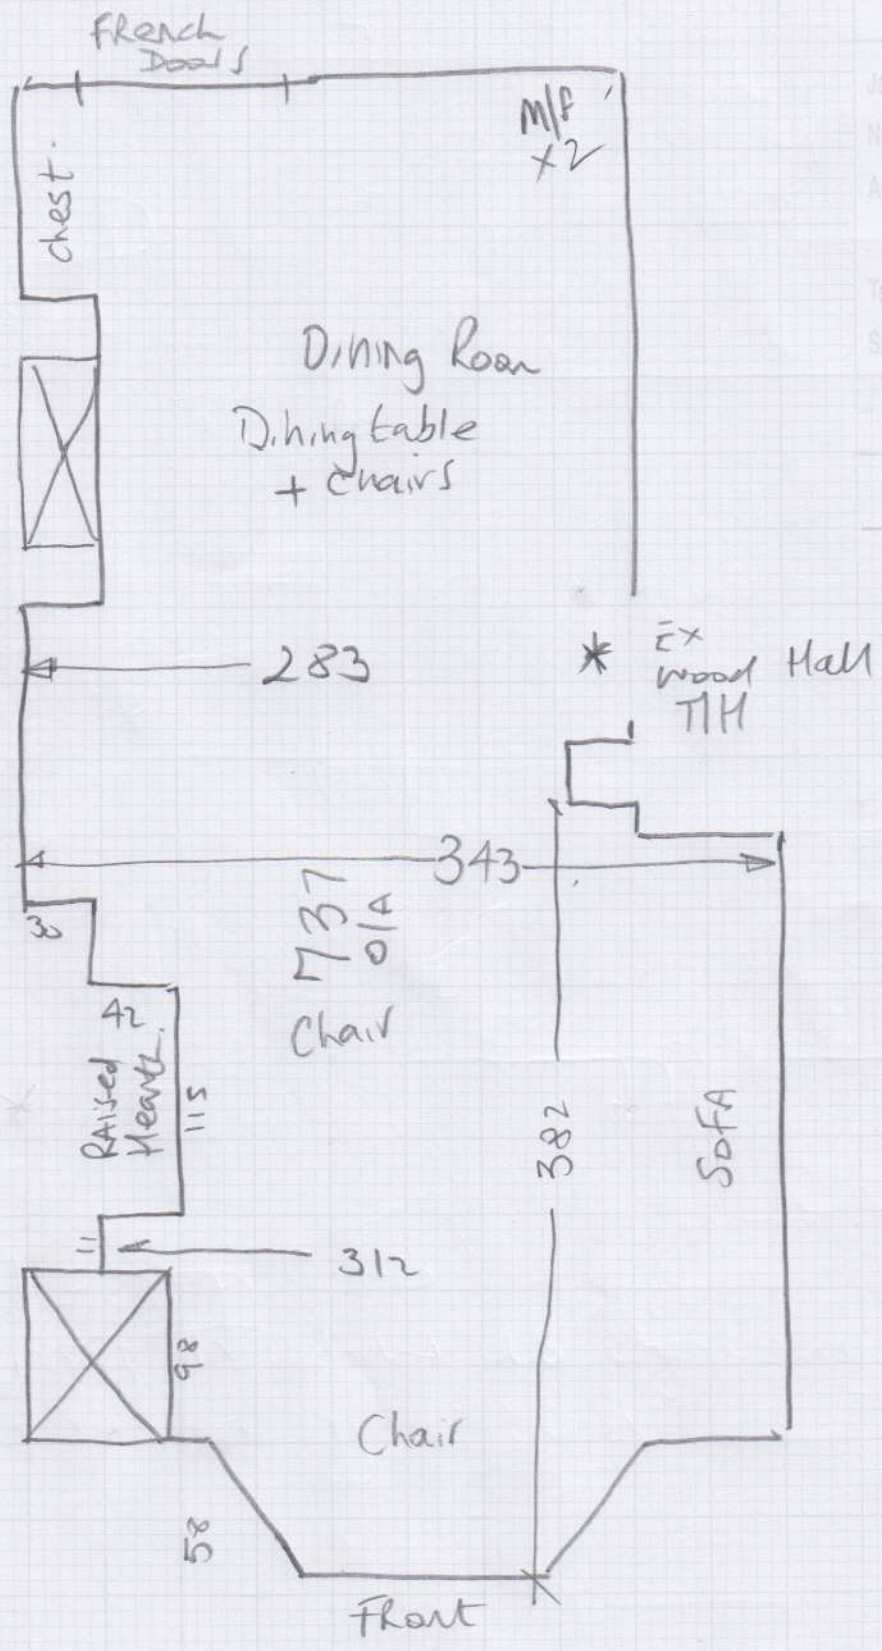

\* Cut Mat  
270cm x 10cm  
& Send for  
Whipping  
ASAP.

mrcarpet  
Job No: P28018  
Name: Vallance  
Address:  
Tel: (1 of 2)  
Sheet:

Rannoch  
Col. RAN-451

Cut Plan  $755 \times 400$   
 $= \underline{\underline{30.20m^2}}$

\* MAY need to take Carpet through  
Front Window as the hall is narrow  
& has a tight turn.

Job No: P28018  
Name: Vallance

Address:  
Tel: (2042)  
Sheet:

\* Make Whipped Mat for Doorway 70x70cm

(Drop white carpet)

**Job No:** P28018 **Please quote on invoice**

**Description of Carpet:** Rannoch - RAN-457

**Carpet Finish:** Whipping all round

**Number of Pieces:** 1

**Sizes to be cut to:** (If applicable) 70cm x 70cm

**Runner Lengths for Taping:** Please check before sewing

**Date for collection:** 24 November 2017 **Required back by:** 01 December 2017

**Collection From:** Warehouse **Return To:** Putney branch

| If Tape Selected    | Supplied By   | Select Supplier (if Appli |
|---------------------|---------------|---------------------------|
| Colour of tape:     | Size of Tape: | Amount Visible on Top:    |
| If Whipping:        |               |                           |
| Colour of Whipping: |               |                           |