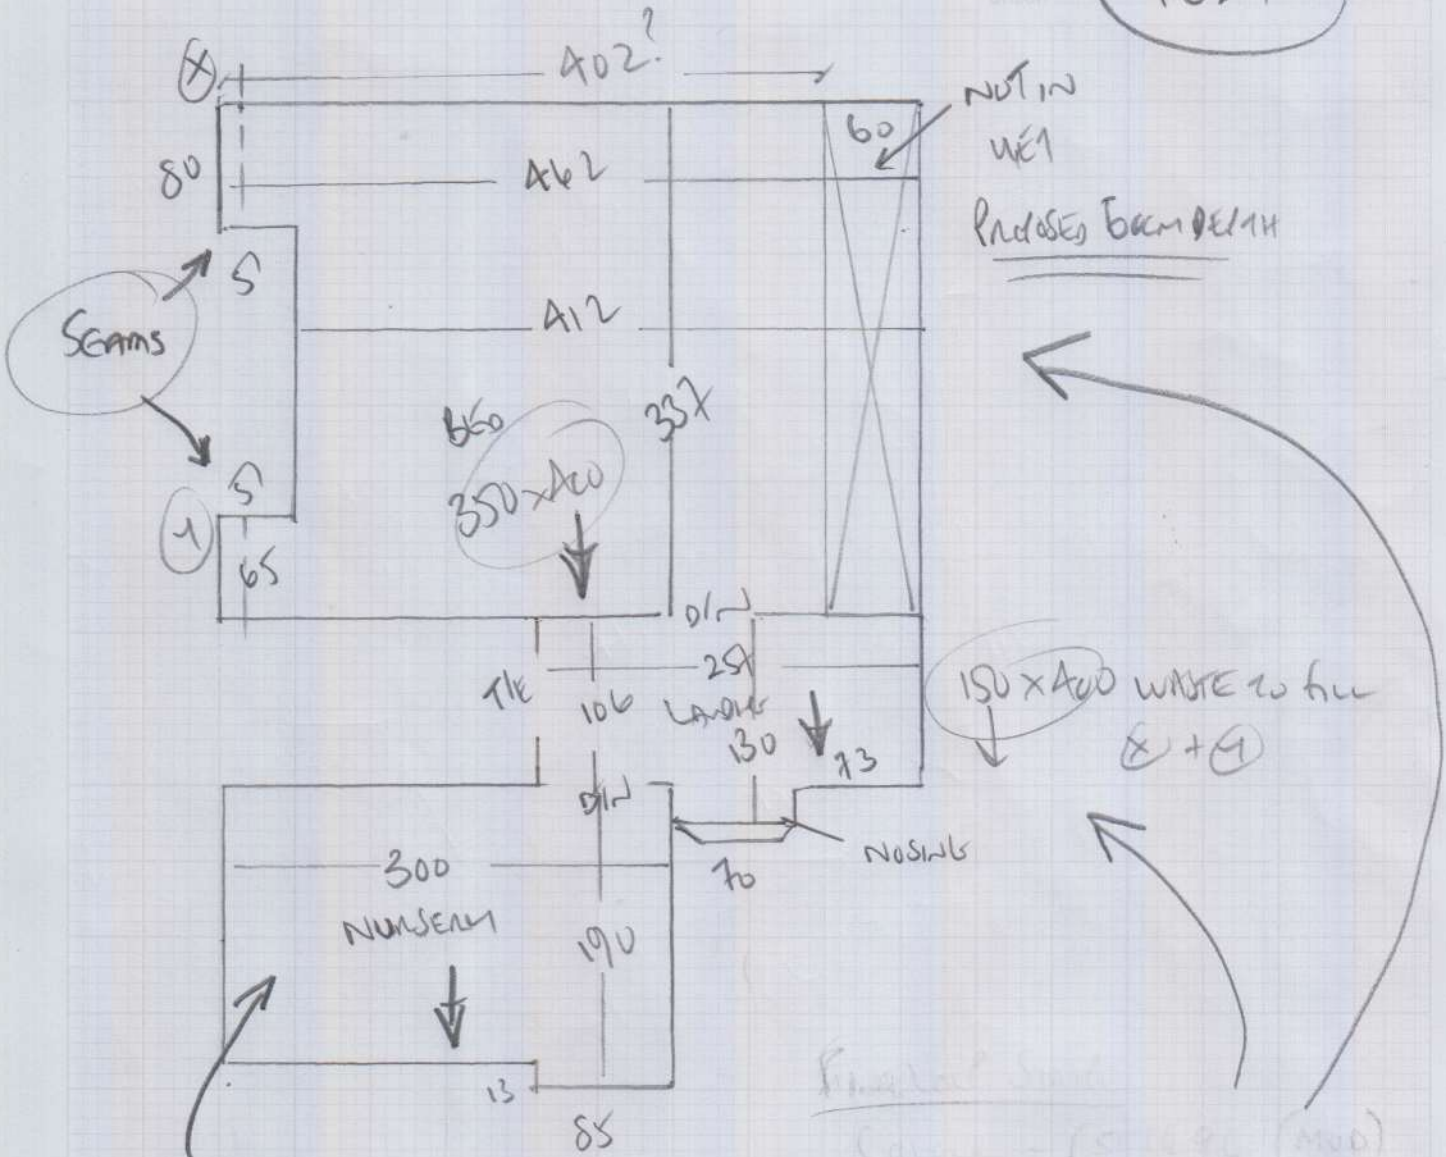

PHASE 1 - BED + LANDING  
 PHASE 2 - NURSERY

Job No: P28022  
 Name: DICK WITHINGTON DTB  
 Address: 9 RAWSTHORNE ST  
 ECIV 7NH

Tel:   
 Sheet: 1 OF 1

BELGRAVE TWIST 60  
- BEL-6145

Nursery = 200 x 400  
 = 8m<sup>2</sup>

FINELOOP STRIPE (N/SHADES)  
- FST1494 (MUD)

Bedroom = 350 x 400  
 Landing = 150 x 400  
 500 x 400

6145  
 = 20m<sup>2</sup>