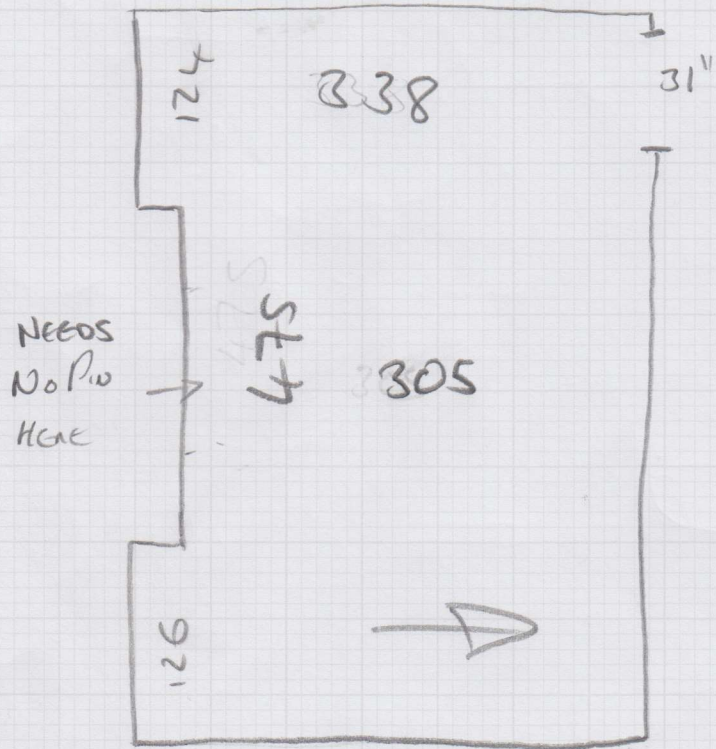

P28026

Job No:

Name:

PICKFORD

Address:

1041

Tel:

Sheet:

of:

EX. T/4
(LAMINATE
IN HAND)

BOSTON STOCK

- P28026 Bay

350x500

= 17.5%