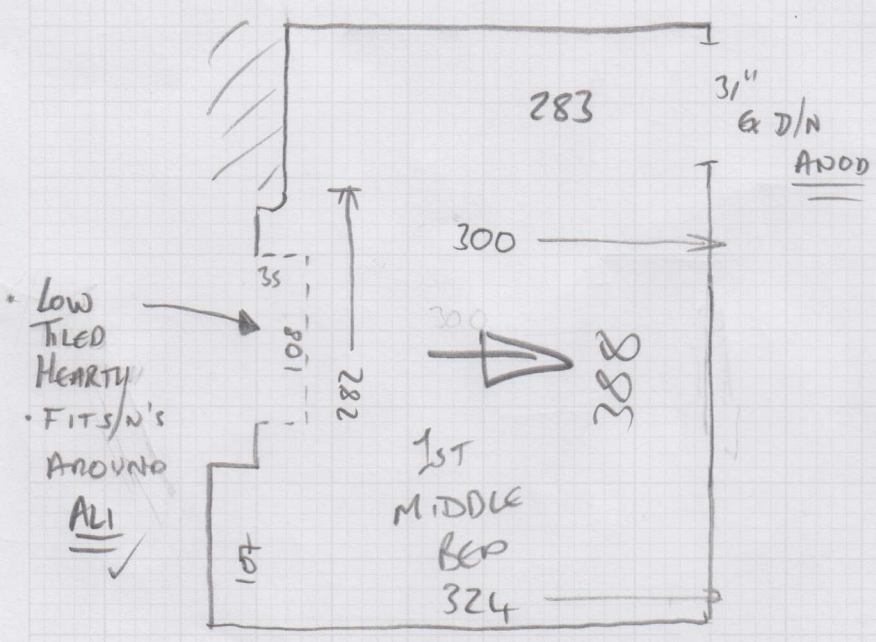

mr-carpet
 Job No: P28034
 Name: WINSTANLEY
 Address: (lofi)
 Tel:
 Sheet: of:

Lulworth
 LW-32

335 x 400
 = 13.4m²

+

- SUPPLY + FIT 12mm SUM + AWOOD 2/2 TO 1st BAR
- 20mm TILES, 31" BAR REQUIRED - DOOR NEEDS TRIMMING
CUSTOMER ADVISED
- RE-FIX VERY BOTTOM RISER - COMING LOOSE FROM BOTTOM GRIPPEROD.