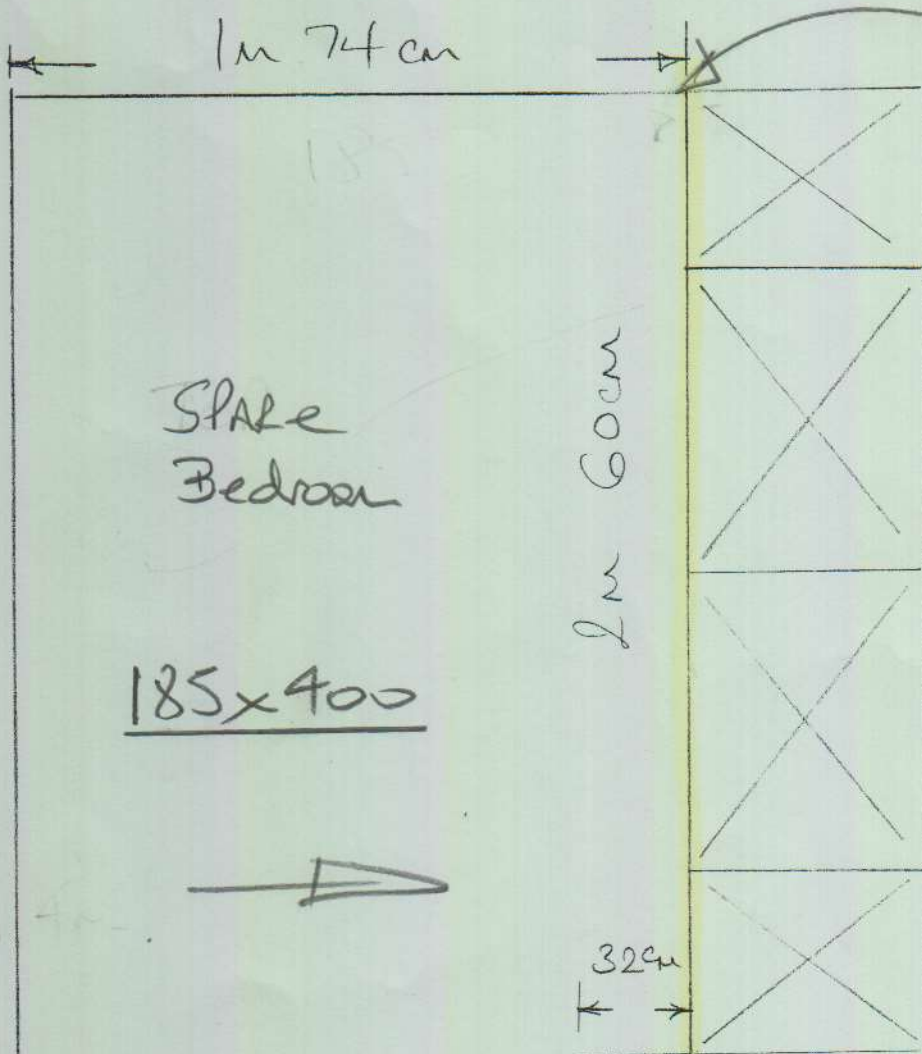

SUDBURY SUPER-634/32

185 x 400 = 7.4m<sup>2</sup>

P28037

INGLIS

10F1

\* Do NOT fit Gripper in front of W/Robes as plinths are flexible & weak so cut Carpet net against plinths & secure to u/ty with Spray glue.

85cm  
3m

Re-use exsle + 3 sticks new  
 Re-use ex ANOD IN  
 Fit new ANOD IN to Cupboards which will have H/Bands on floor.

EXDIBAR  
1m 41m