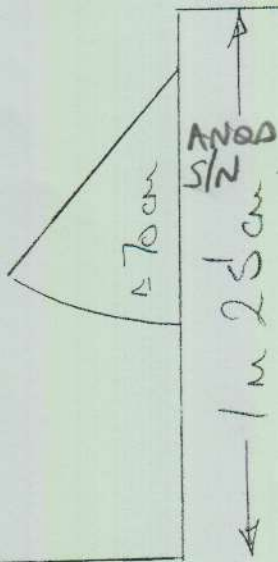

SUDBURY SUPER-634/32

185 x 400 = 7.4m<sup>2</sup>

P28037

INGLIS

10F1

\* Do NOT fit Gripper in front of W/Robes as plinths are flexible & weak so cut Carpet net against plinths & secure to u/ty with Spray glue.

85cm  
3m

Re-use exsle + 3 sticks new  
 Re-use ex ANOD IN  
 Fit new ANOD IN to Cupboards which will have H/Bands on floor.

EXDIBAR  
1m 41m