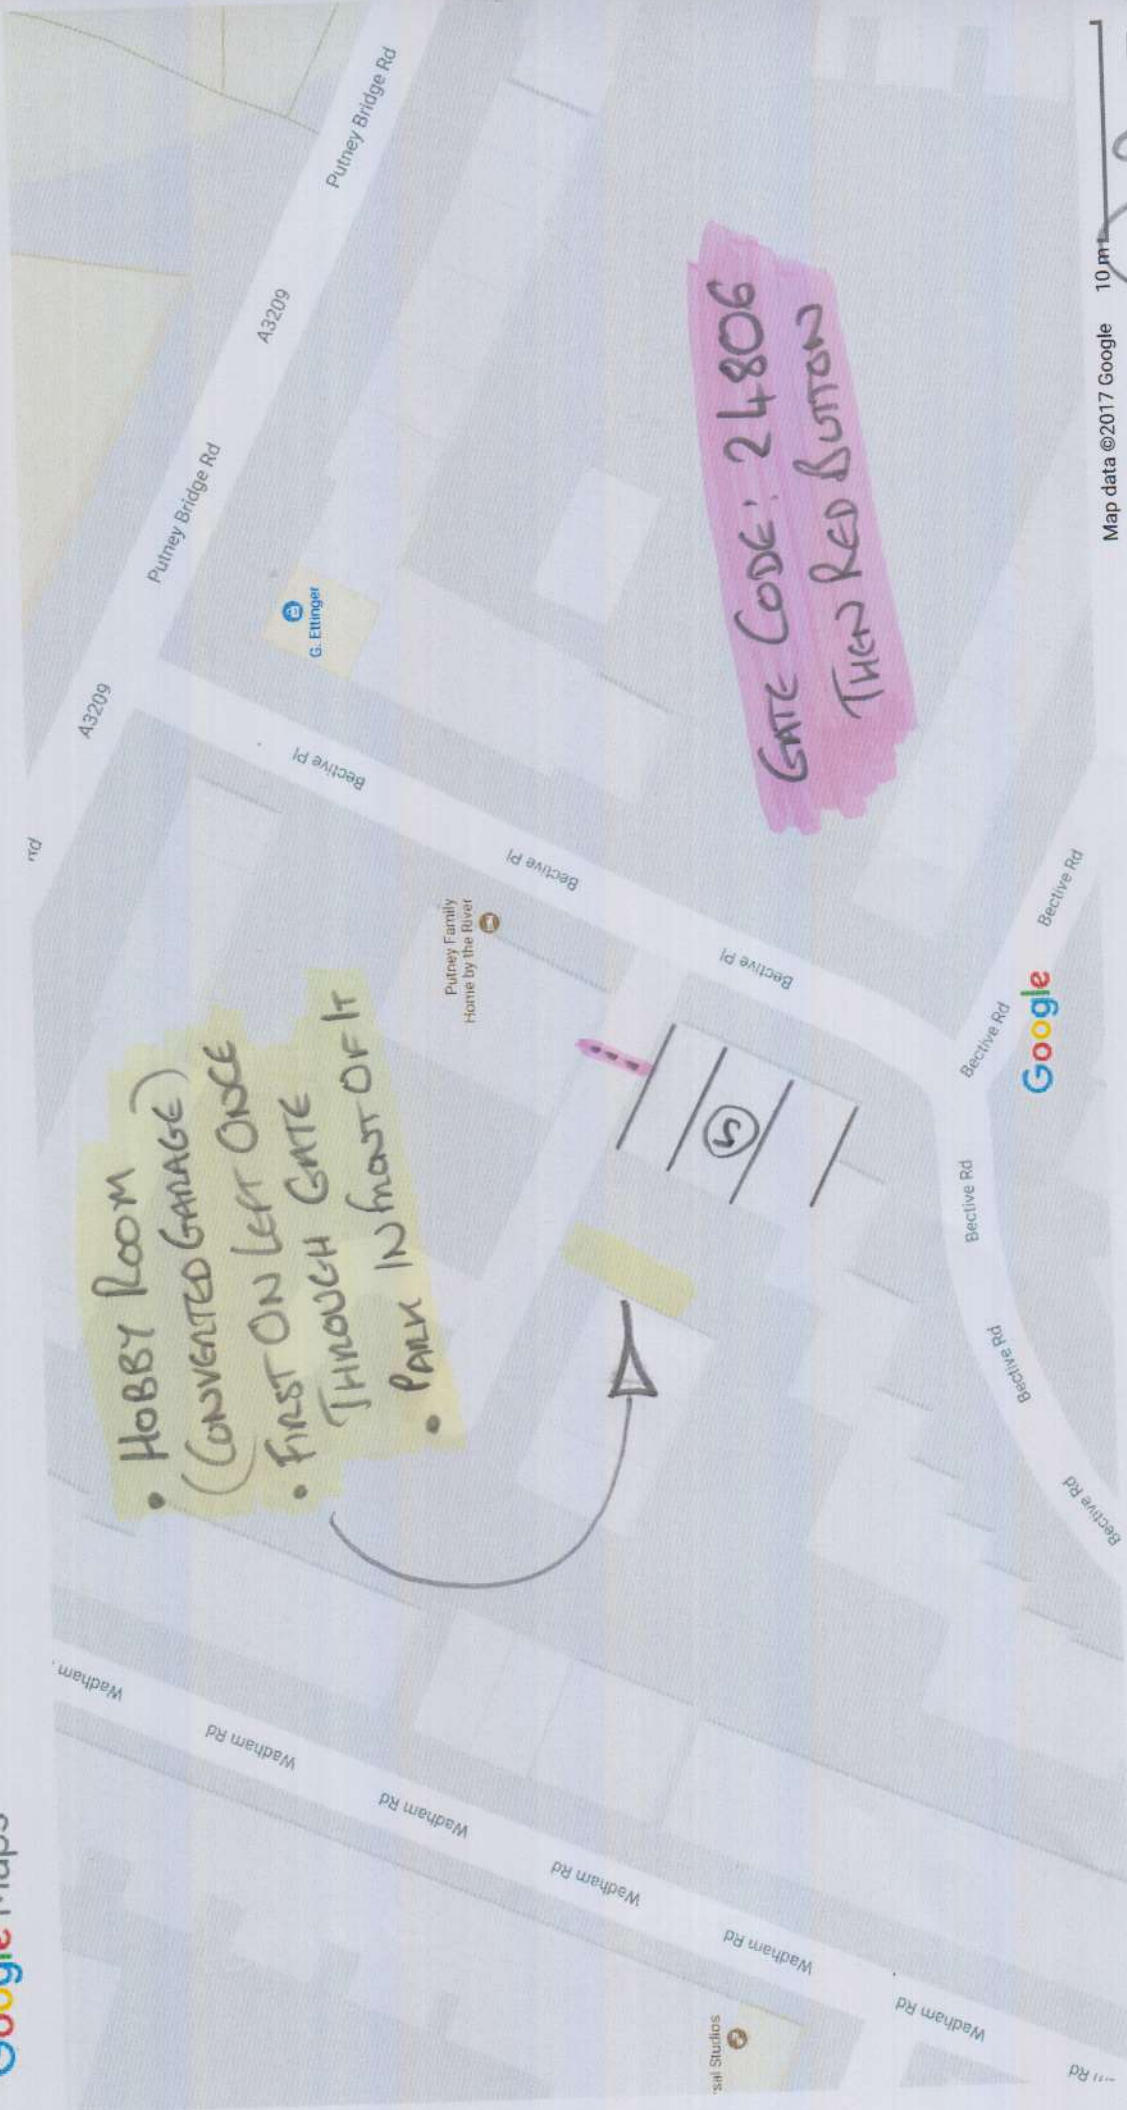

P28039
 WHITE CUBE
 CONSTRUCTION

1 of 2

DESIGNATEX

- MANHATTAN LIMESTONE 2151

ROOM + RISER = 565 x 300

= 16.95m²

* SKIRTINGS TO
 BE FITTED
AFTER VINYL
 HAS BEEN LAD

LOCATION & ACCESS ON PAGE 2 of 2

- HOBBY ROOM (CONVERTED GARAGE)
- FIRST ON LEFT ONCE THROUGH GATE
- PARK IN front OF IT

GATE CODE: 24806
THEN RED BUTTON

P28039
WHITE COBE CONSTRUCTION

20r2