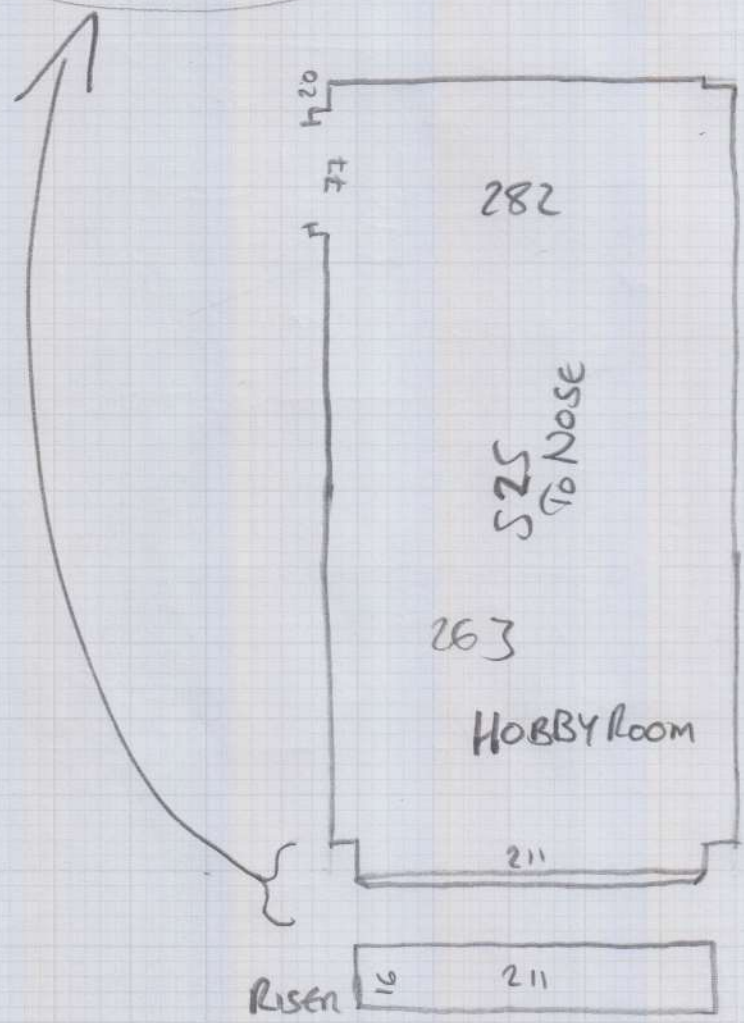

P28039
 WHITE CUBE
 CONSTRUCTION

1 of 2

DESIGNATEX

- MANHATTAN LIMESTONE 2151

ROOM + RISER = 565 x 300

= 16.95m²

* SKIRTINGS TO
 BE FITTED
AFTER VINYL
 HAS BEEN LAD

LOCATION & ACCESS ON PAGE 2 of 2

- HOBBY ROOM (CONVERTED GARAGE)
- FIRST ON LEFT ONCE THROUGH GATE
- PARK IN front OF IT

GATE CODE: 24806
THEN RED BUTTON

P28039
WHITE COBE CONSTRUCTION

20r2