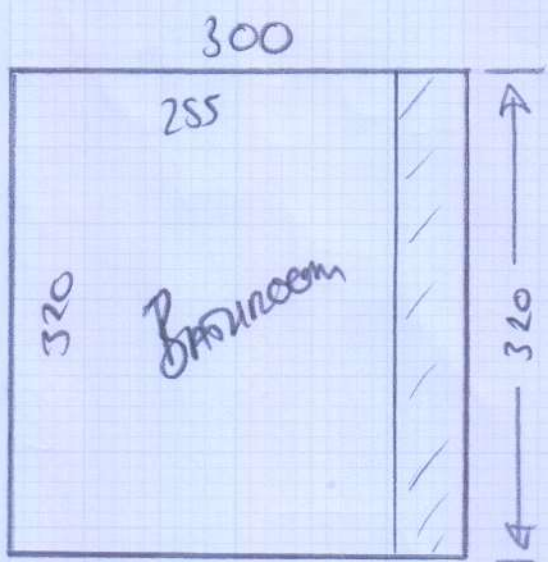

615 x 400

$= 24.6m^2$

Job No: P28047  
Name: WARREN & Co.  
Address: 204  
Tel:  
Sheet: of

PERSONALITY Cushion Vinyl

- PE/05

$$320 \times 300$$

$$140 \times 200$$

$$= 12.4 \text{ m}^2$$