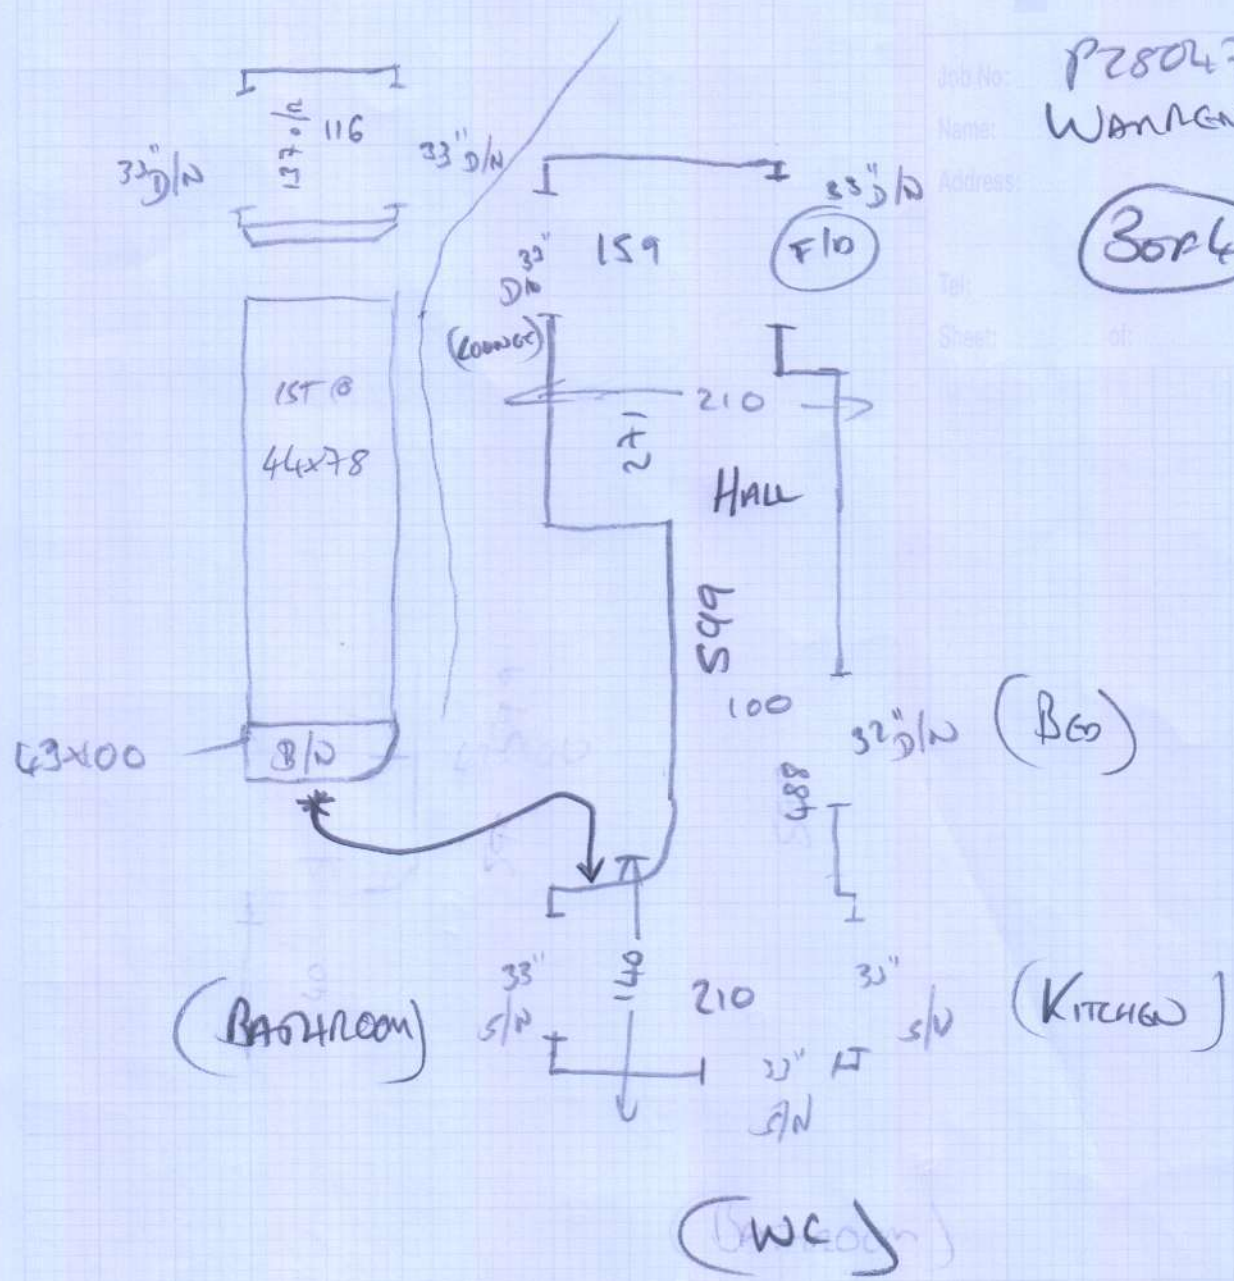

615 x 400

$= 24.6m^2$

Job No: P28047  
Name: WARREN & Co.  
Address: 204  
Tel:  
Sheet: of

PERSONALITY Cushion Vinyl

- PE/05

$$320 \times 300$$

$$140 \times 200$$

$$= 12.4 \text{ m}^2$$

Job No: P28047  
Name: WANNEN & Co.  
Address: 30P4  
Tel:  
Sheet: of

CARPET TO THESE AREAS

mircalpet  
Job No: P28047  
Name: WAN REN & Co.  
Address: 4004  
Tel: \_\_\_\_\_  
Sheet: \_\_\_\_\_ of \_\_\_\_\_