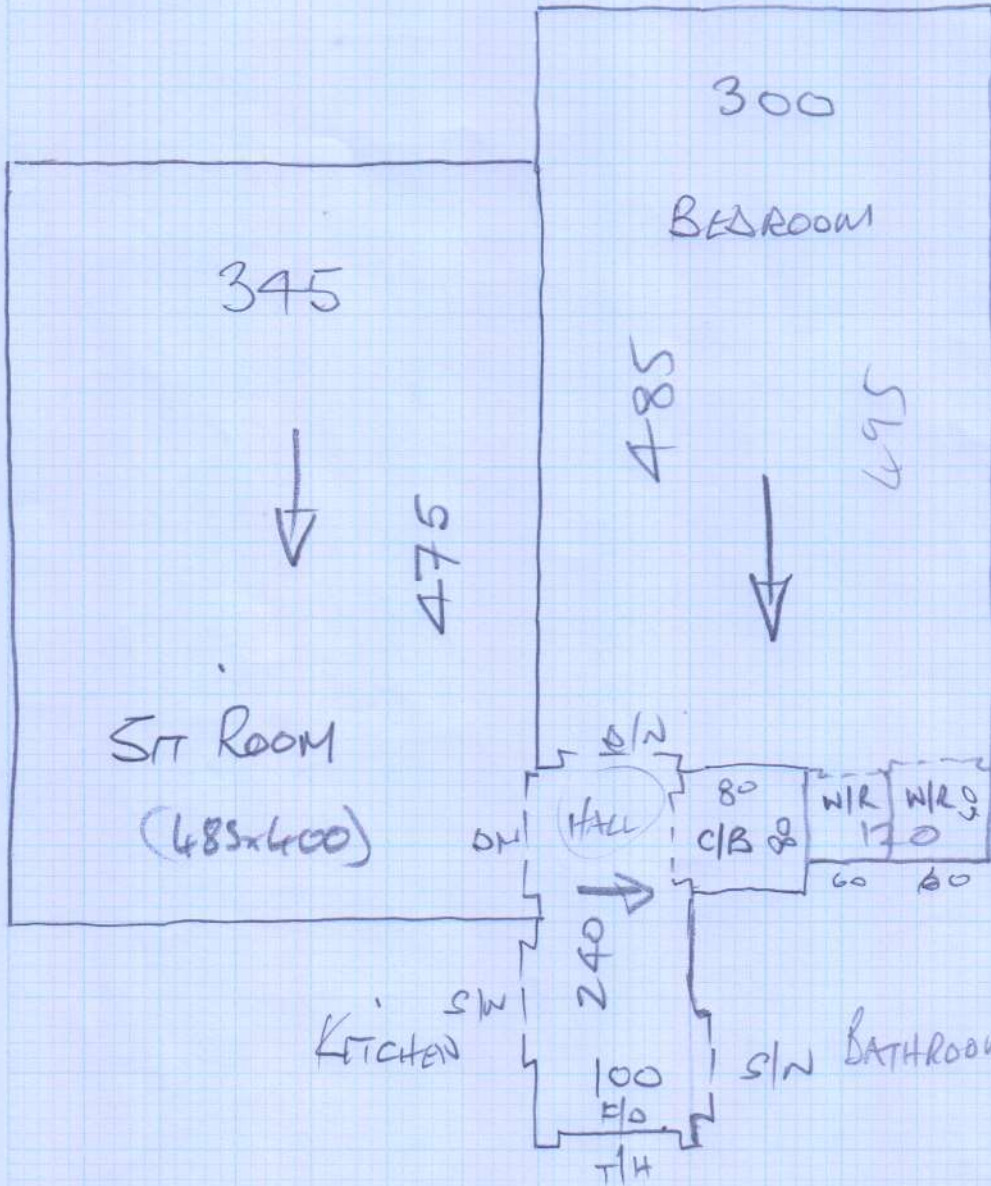

Job No: P28052

Name: MACLEOD

Address: 10F2

Tel:

Sheet: of:

TRAMORE TONES

- TT-603

Sitting room = 485×400

Caravan = 615×400

1100×400

$= 46m^2$

Job No. P28052
Name: Andrew MacLeod
Address:

Tel:
Sheet: of 2 of 2

FAXED
23 OCT 2009

FAXED
06 NOV 2009