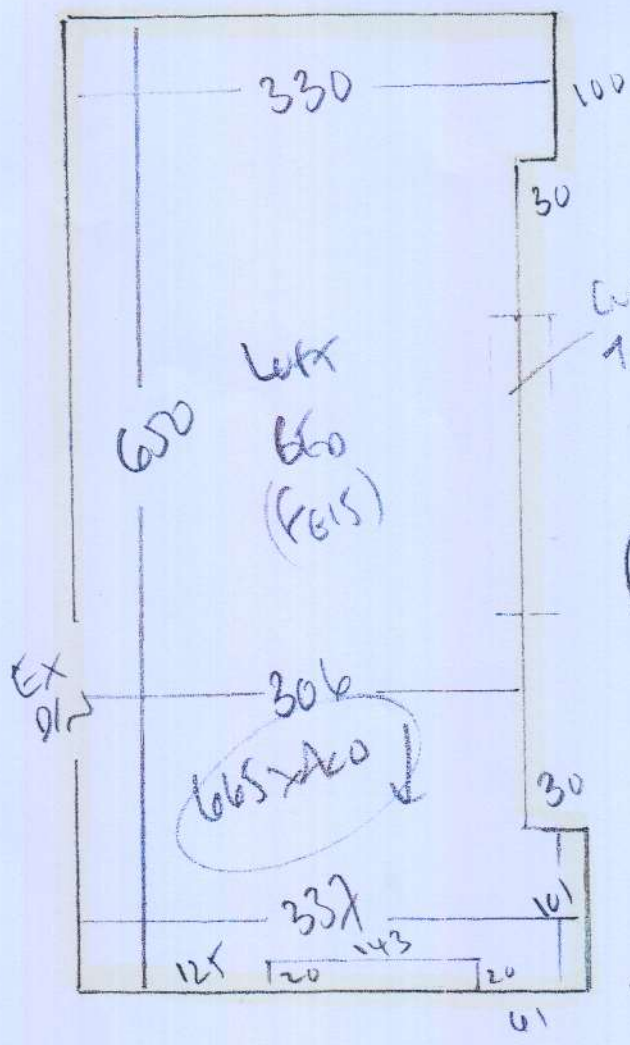

mrcarpets

Job No: P28059  
Name: SMITH/WAKE  
Address:  
Tel: 1 of 2  
Sheet:

Boston  
Col. BOS 014

Cut Plan 665 x 400  
= 2660m<sup>2</sup>

\* Cut Waste off w/ H & Roll loose to make it easier to get up stairs

P28059  
 SMITH/WAKE  
 34 BENVENUE RD  
 SWILLERS

2012

cupboards  
 to come out?  
 SKIN MID  
 WALL

BOSTON COLOR BOS014

- ~~Lounge 785 x 400~~
- ~~Lift Bto 665 x 400~~
- ~~1450 x 400~~

58m<sup>2</sup>