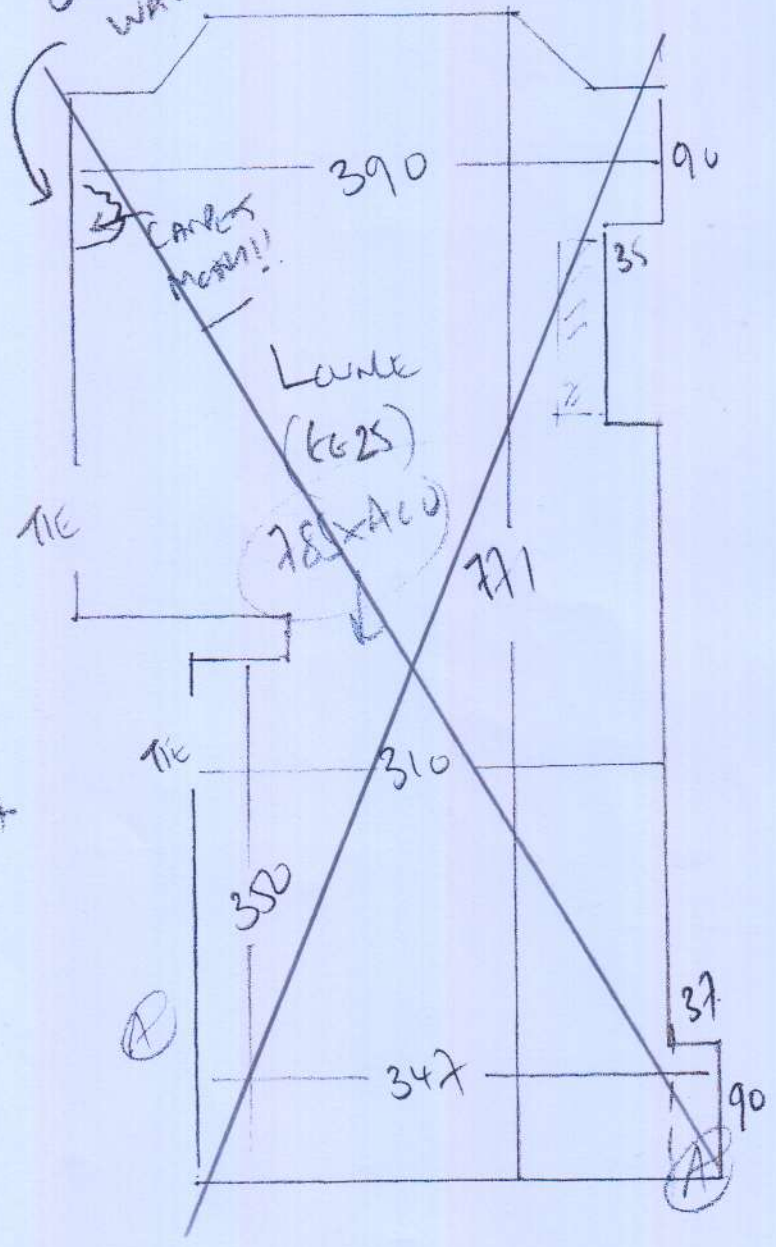

mrcarpets

Job No: P28059  
Name: SMITH/WAKE  
Address:  
Tel: 1 of 2  
Sheet:

Boston  
Col. BOS 014

Cut Plan 665 x 400  
= 2660m<sup>2</sup>

\* Cut Waste off w/ H & Roll loose to make it easier to get up stairs

P28059  
 SMITH/WAKE  
 34 BENVENUE RD  
 SWILLERS

2012

cupboards  
 to come out?  
 SKIN MID  
 WALL

BOSTON COLOR BOS014

- ~~Lounge 785 x 400~~
- ~~Lift Bto 665 x 400~~
- ~~1450 x 400~~

58m<sup>2</sup>