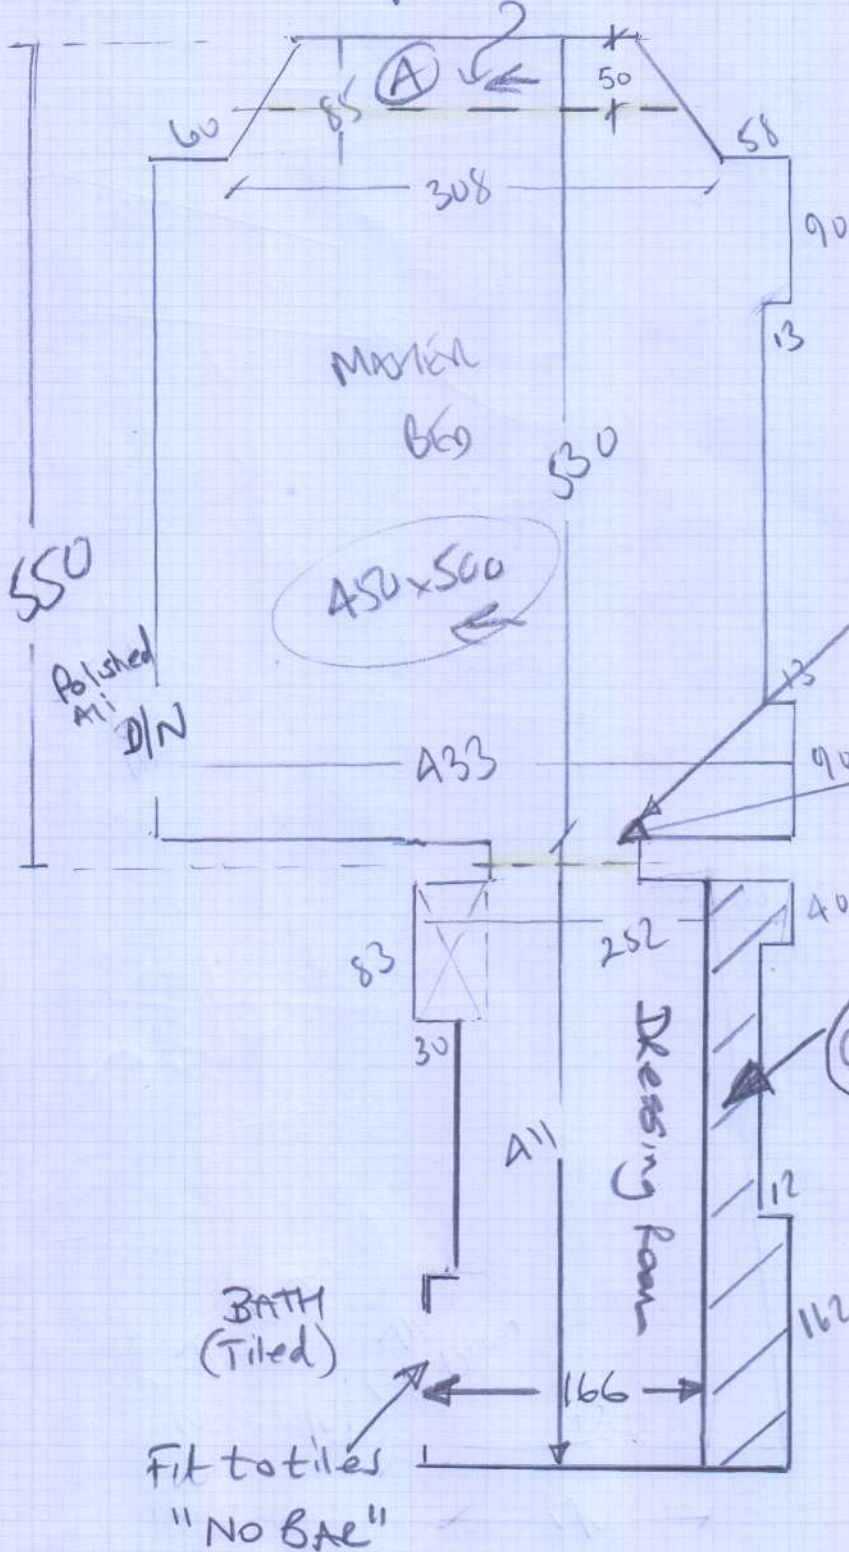

Coir Mat, Col. Natural

*Leave space
Coir mat with Customer

mrcarpet
Job No: P28061
Name: MCNEIL
Address: 20 ELM ROAD
SW4 9EX
Tel:
Sheet: 1 of 2

Silk Luxury velvet - Col. SKK-LV100

Master bed 150 x 500
Cutting plan 270 x 500
120 x 500 (36 m²)

HAD to extend length of Dressing Room
to obtain Area in Master Bed in 1 piece

160 x 500 x 1000
160 x 500 x 1000

floor 50x237 NET

mrcarpet

Job No: P28061
Name: MCNEIL
Address: 20 Elm Road
SWT 9EX

Tel:
Sheet: (2 of 2)

CUSTOMER WOULD LIKE
SEAM UNDER POCKET DOOR

POCKET DOOR
20mm CLEARANCE!!
As Present

CARBONDS TO BE BUILT IN

BATH (Tiled)
Fit to tiles
"NO BAE"

* Please lay Double layer of padfelt
as carpet is off white