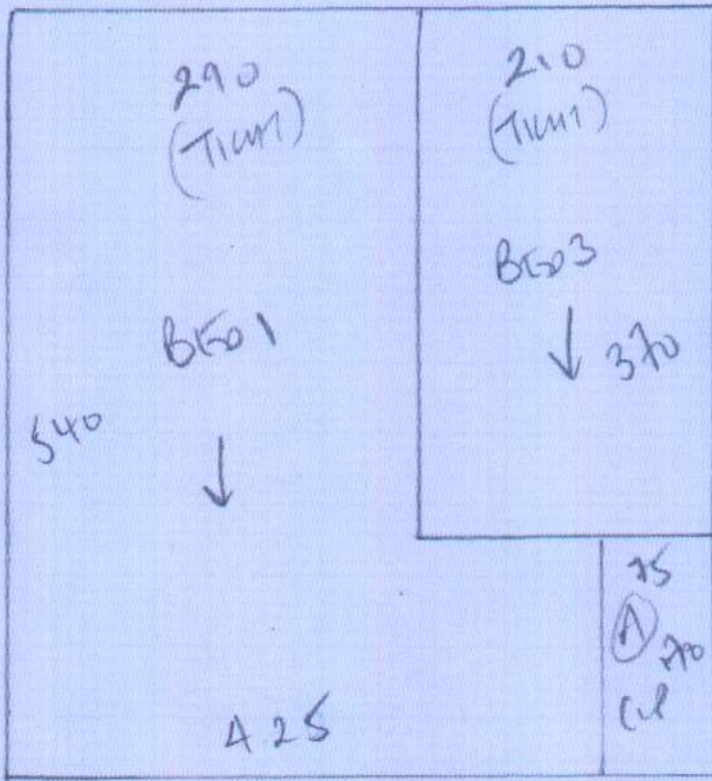

P 28070
 FEMENALI
 90 MMCH CART
 WAMUK DRIVE
 SWIS 610

1 of 2

SM WIDTH
 Soft VORTEX
 COACH SUBTI

540 RANI 540 x 500
 BFO 2 310 x 500
 850 x 500

4250m²

OR

AM WDM STOCK

~~BFO 1 540 x 400~~

~~BFO 2 440 x 400~~

~~BFO 3 220 x 400~~

~~1200 x 400~~

48m²