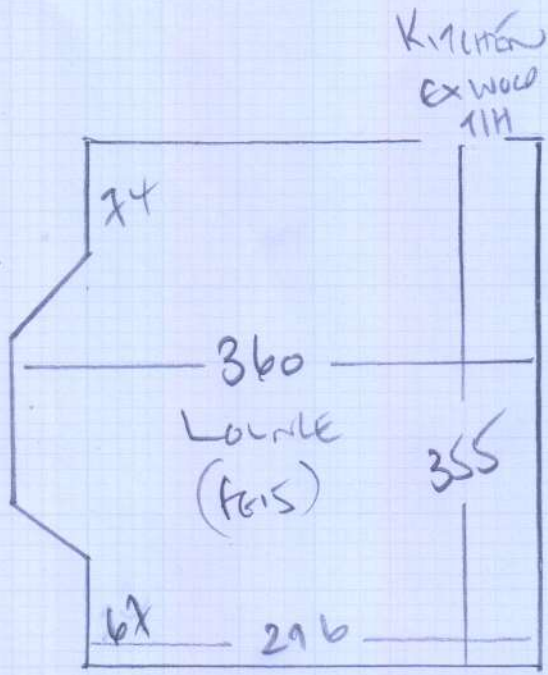

MADREN BEDROOM (Different CARPET to other Rooms)

mrcarpet
Job No: P28079 GOW
Name: Fran
Address: 251 Queens Road
SW19 8NY
Tel:
Sheet: 1 of 2

TILED HALL
EX WOOD
TH

WOOD FLOOR
NO VENT
WARDROBES NOT FIXED UP

Scotia
Col. SCT169
= 530 x 400

21.20 m²

Job No: P 28070
 Name: FARR
 Address: 251 Avenel Rd
 SW19 8NY

Tel:
 Sheet: **2 of 2**

Soft Velvet

Cl. SV-667

Lounge 370 x 400
 Kitchen 275 x 400
 645 x 400

2580 m²