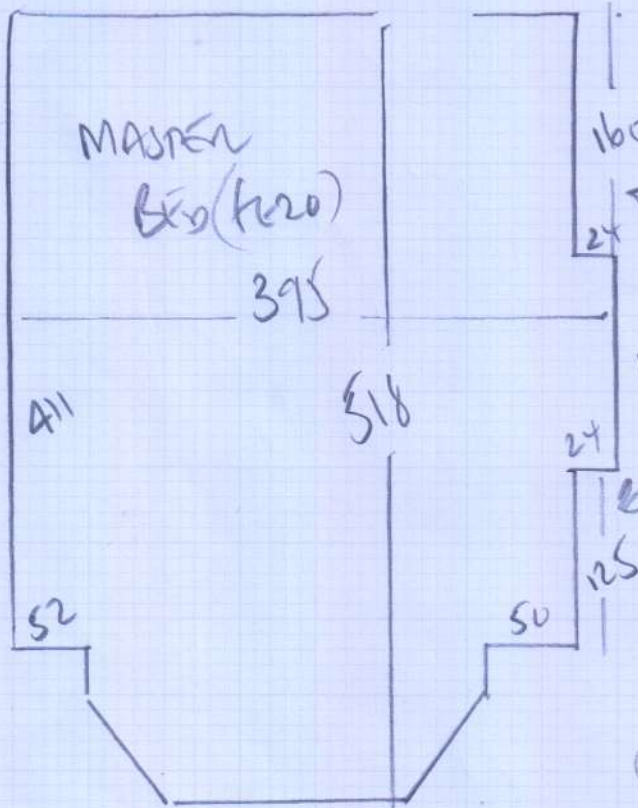

MADREN BEDROOM (Different CARPET to other Rooms)

mrcarpet
Job No: P28079 GOW
Name: Fran
Address: 251 Queens Road
SW19 8NY
Tel:
Sheet: 1 of 2

TILED HALL
EX WOOD
TH

WOOD FLOOR
NO VENT
WARDROBES NOT FIXED UP

Scotia
Col. SCT169
= 530 x 400

21.20 m²

Job No: P 28070
 Name: FARR
 Address: 251 Avenel Rd
 SW19 8NY

Tel:
 Sheet: **2 of 2**

Soft Velvet

Cl. SV-667

Lounge 370 x 400
 Kitchen 275 x 400
 645 x 400

2580 m²