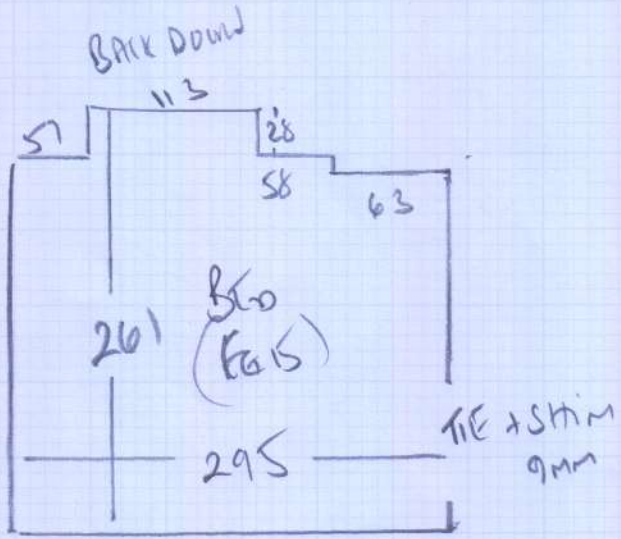

MADREN BEDROOM (Different CARPET to other Rooms)

mrcarpet
Job No: P28079 GOW
Name: Fran
Address: 251 Queens Road
SW19 8NY
Tel:
Sheet: 1 of 2

TILED HALL
EX WOOD
TH

WOOD FLOOR
NO VENT
WARDROBES NOT FIXED UP

Scotia
Col. SCT169
= 530 x 400

21.20 m²

Job No: P 28070
 Name: FARR
 Address: 251 Avenel Rd
 SW19 8NY

Tel:
 Sheet: **2 of 2**

Soft Velvet

Cl. SV-667

Lounge 370 x 400
 Kitchen 275 x 400
 645 x 400

2580 m²