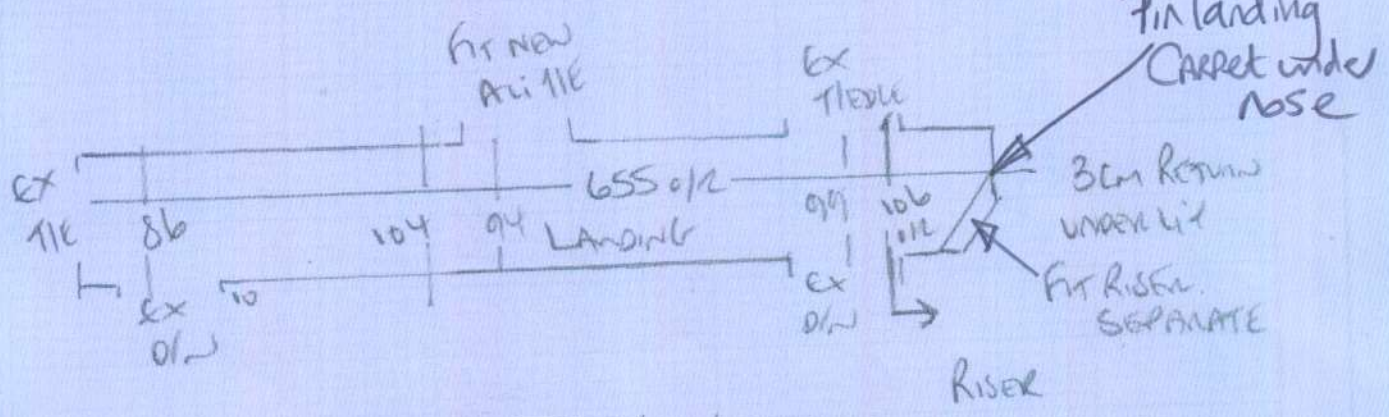

* Must fit B/N, STAIRS + Winder in one piece as this Carpet has no pattern repeat.

P28080
Wilson
11 PARKSTEAD ROAD
SWISS STS

10/1

130	120	150
WT fract LANDING	RISER + W + 127 + SHADE	WASTE * Leave with Customer
700	700	

127
AS x 86
SLW 42 x 105

BEST SMILE
VIRGINIA BLUE SMILE
700 x 700

2800.2