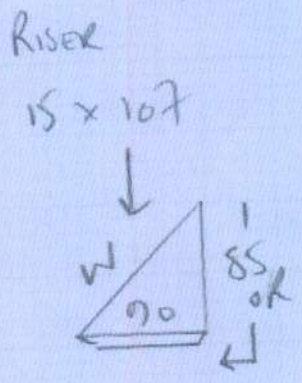

* Must fit B/N, STAIRS + Winder in one piece as this Carpet has no pattern repeat.

P28080
Wilson
11 PARKSTEAD ROAD
SWISS STS

10/1

130	120	150
WT fract LANDING	RISER + W + 127 + SHADE	WASTE * Leave with Customer
700	700	

127
AS x 86
SLW 42 x 105

BEST SMILE
VIRGINIA BLUE SMILE
700 x 700

2800.2