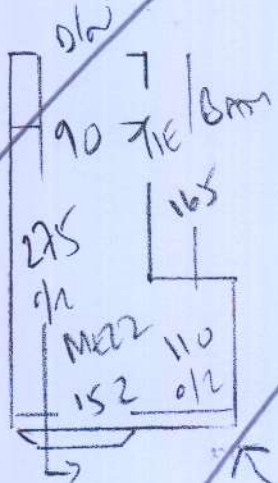

PATCH LUXURY PU foam to bed WIGGLE NECESSARY

P2809S
 Rubix
 138 Rubensons St
 SW8 3TZ

10F1

ALBORAN - ALB-029

- w3 85 x 100
- w2 60 x 100
- w1 58 x 70
- 67
- 45 x 72

Tiles will be 23mm high
 Fit 12mm Shim

NO TILES DOWN YET ENSURE BATT

COIL MATT

(INTO ACCESS)

125 x 93cm WIDE NET

Arrow 135 x 100cm

- 87
- 45 x 73
- w4 60 x 73
- w5 75 x 105
- w6 57 x 75
- To Have

Possibly beam? Plastered?

Fit All stairs Full Width.