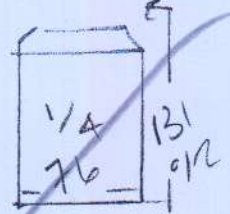

PATCH LUXURY PU foam to bed WIGGLE NECESSARY

P2809S
 Rubix
 138 Rubensons St
 SW8 3TZ

10F1

ALBORAN - ALB-029

- w3 85 x 100
- w2 60 x 100
- w1 58 x 70
- 67
- 45 x 72

Tiles will be 23mm high
 Fit 12mm Shim

NO TILES DOWN YET ENSURE BATT

COIL MATT

(INTO ACCESS)

125 x 93cm WIDE NET

Arrow 135 x 100cm

- 87
- 45 x 73
- w4 60 x 73
- w5 75 x 105
- w6 57 x 75
- To Have

Possibly beam? Plastered?

Fit All stairs Full Width.