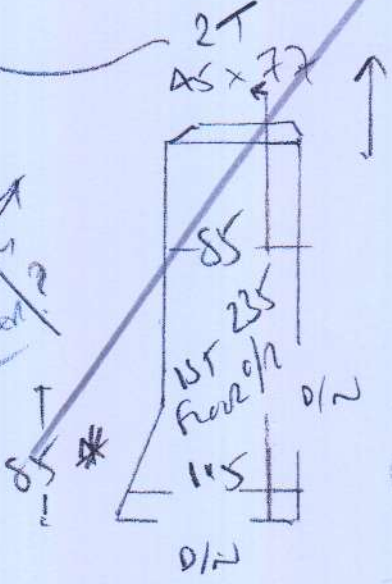

PATCH LUXURY PU foam to bed WIGGLE NECESSARY

P2809S
 Rubix
 138 Rubensons St
 SW8 3TZ

10F1

ALBORAN - ALB-029

- w3 85 x 100
- w2 60 x 100
- w1 58 x 70
- 67
- 45 x 72

Tiles will be 23mm high
 Fit 12mm Shim

NO TILES DOWN YET ENSURE BATT

COIL MATT

(INTO ACCESS)

125 x 93cm WIDE NET

Arrow 135 x 100cm

- 87
- 45 x 73
- w4 60 x 73
- w5 75 x 105
- w6 57 x 75
- To Have

Possibly beam? Plastered?

Fit All stairs Full Width.