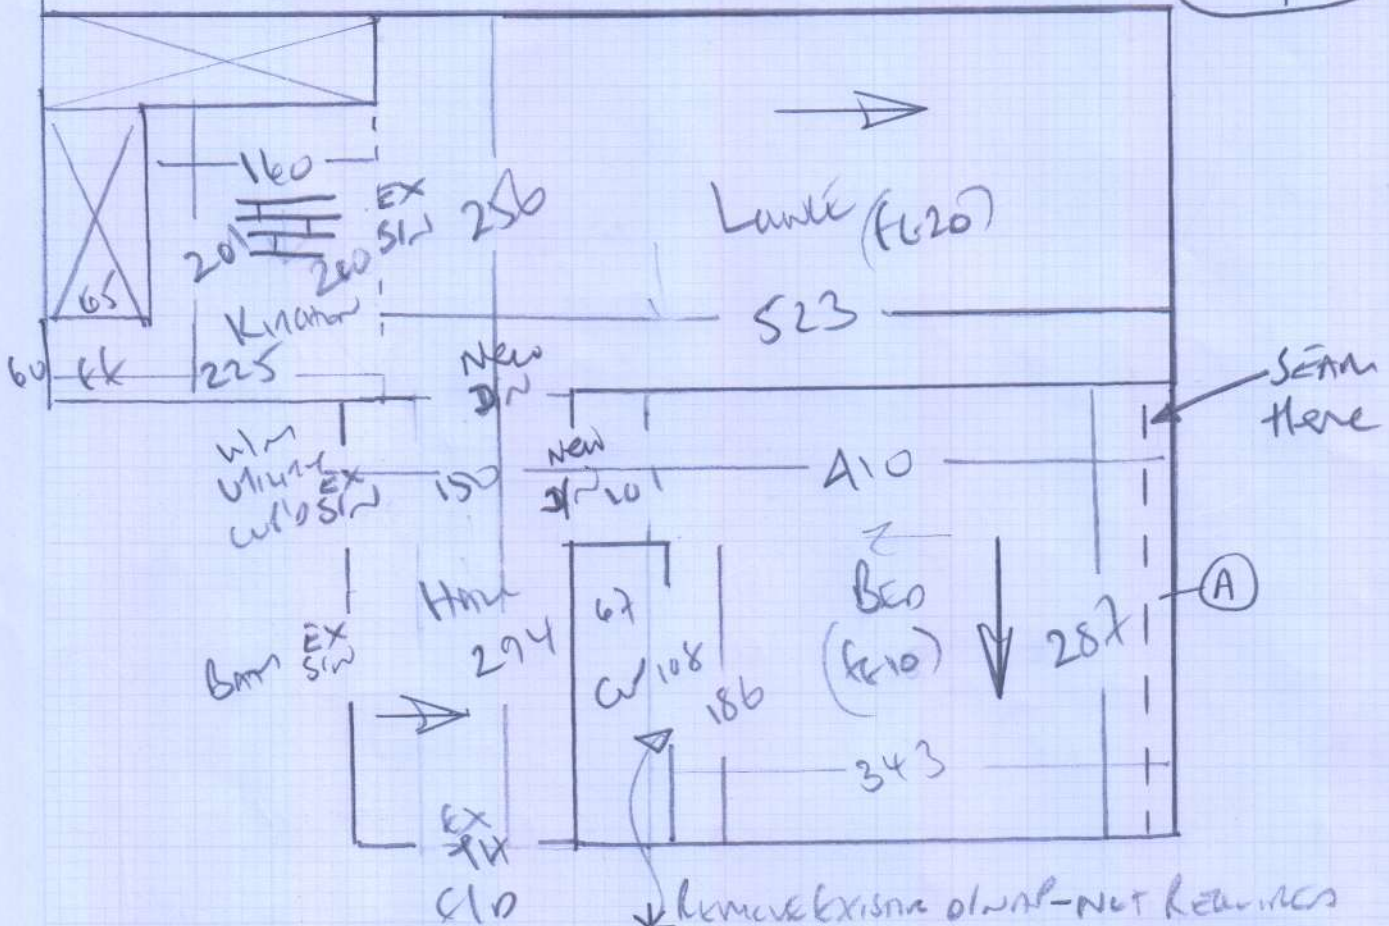

thrcarper
 P27647
 Rished
 Address:
 Tel: (102)
 Sheet of

Lulworth
Col. LW-33

Hall 160x400
 Cut plan ① 535x400
 Cut plan ② 300x400
 995x400
 = 39.80m²

Designatex 2145
California OAK

Kitchen 235x300
 = 7.05m²

Re-use ex S/NAPS at Kitchen, BATH
 + cup'd
 Fit New S/NAPS at L/H
 + Bedroo

mrcarpet
 Job No: P27647
 Name: RUTHEX
 Address: Flat 39,
 Queen Mary's House
 Tel: 1 Holton Way
 Sheet: SWIS SDH

Kitchen Vinyl
 Plank Direction

2 of 2

Kitchen

DESIGNATEX

2145 CALIFORNIA OAK

235 x 300

Planks to run towards F/F