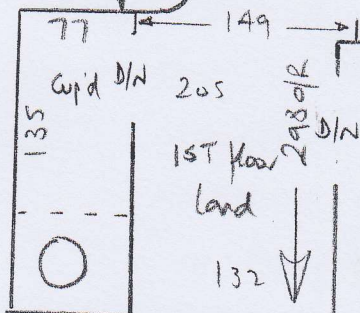

P27683  
SPARKS

\* ONE ON TOP  
OF THE OTHER

Fit 12mm skin x 2  
+ sides  
(NO BAR)

10+1

Fit runner down to  
\* Wood floor in hall

73cm  
to  
curve

45mm  
Wood  
T/H

397

1ST floor front  
Bed

404

425 x 457

400

415

1ST floor  
Rear Bed

390

405 x 457

1001

33

31

1005

100

31

31

89

65cm Runner

Finish under  
nose

Fully  
fitted

No tiles fitted in this bath yet  
but Builder says they will be flush  
with sub-floor on 1/2 LAND

\* BUILDER TO FIT T/H - BUTT UP.