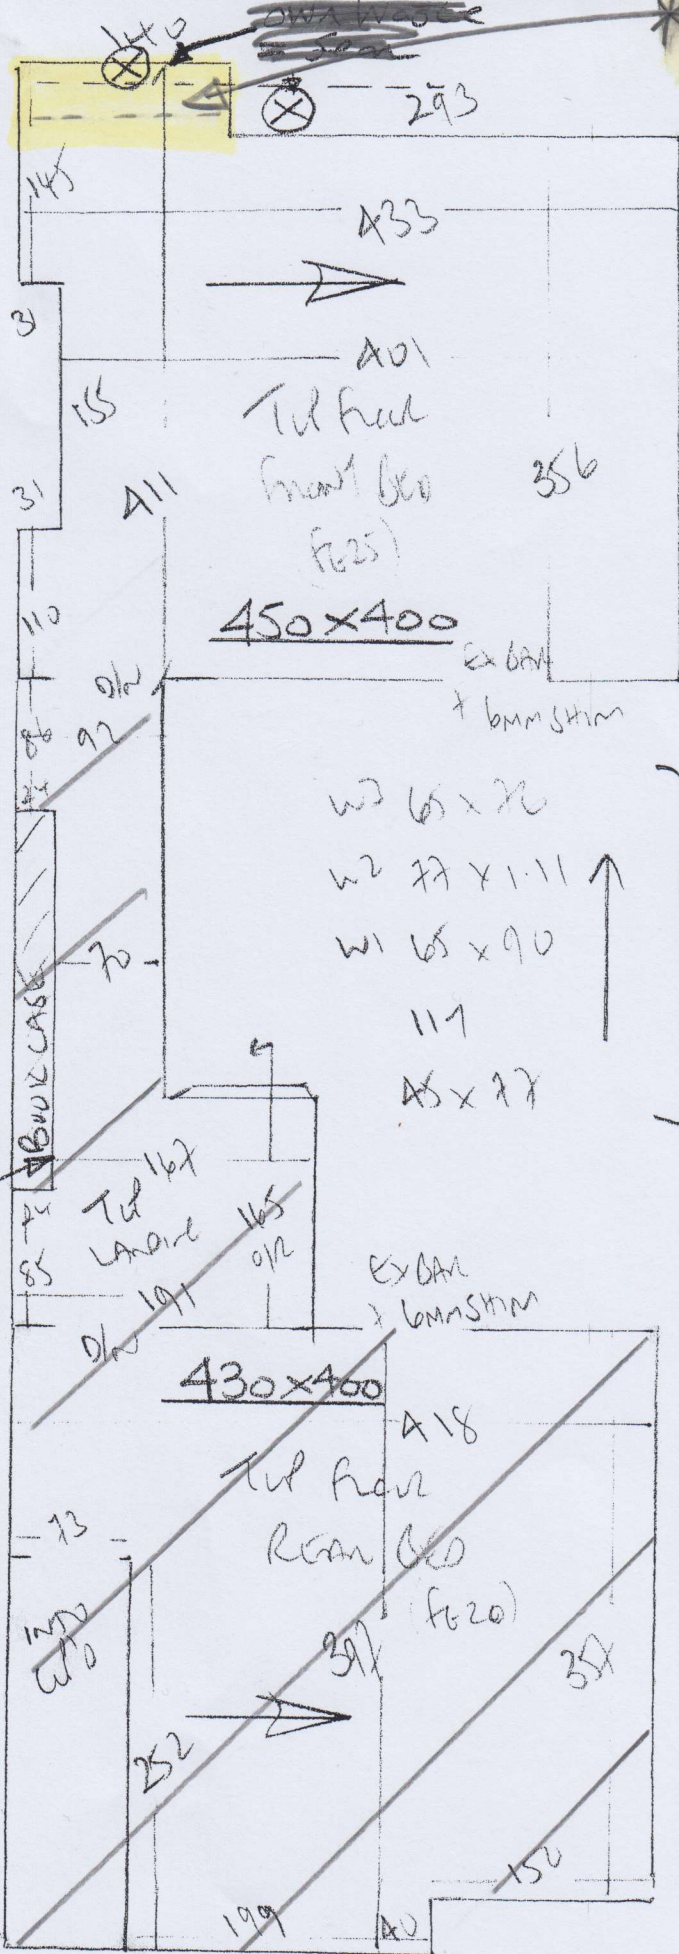

*Replace filler Making
Sure Join is Good!

P2783
MAKE
37 Comelack Co.
SWISBLW

(2 of 2)

- w3 65 x 70
- w2 77 x 1.11
- w1 65 x 90
- 117
- 45 x 77

Close Cover
Top stairs

*view site
re well
around
bookcase