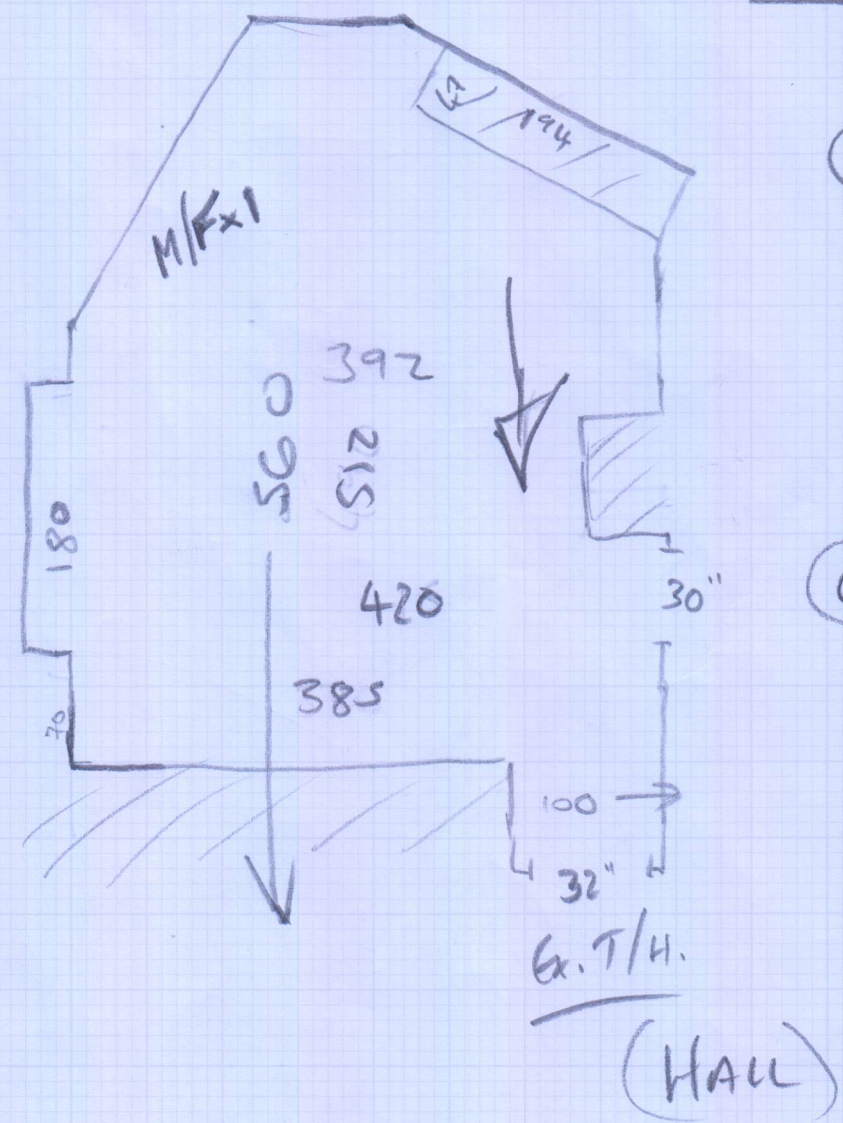

Job No: P28046
Name: KENNEDY

Address: 10/1

Sheet: of
ROMANCE / SUPER FREEDOM

- SUITE 221

575 x 500
= 28.75 m²

15mm Tiles
(GO-SUITE)
BUTT UP