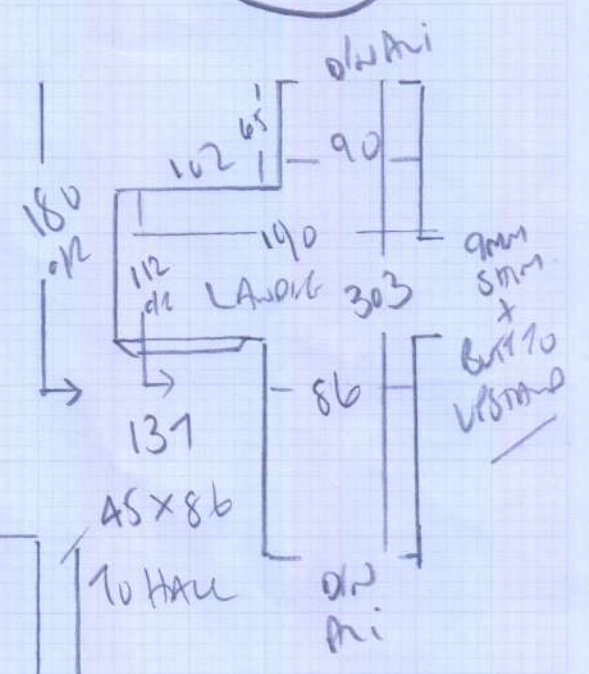

mrcarpet
 Job No: P28060
 Name: O'Donnell
 Address: 6 Sarn Court
 28 Kericho Road
 Tel: SWIS BHQ
 Sheet: 1 of 1

WEST END PASTICE 2nd
STEEL

RAW 745 x 600
 37.25 m²