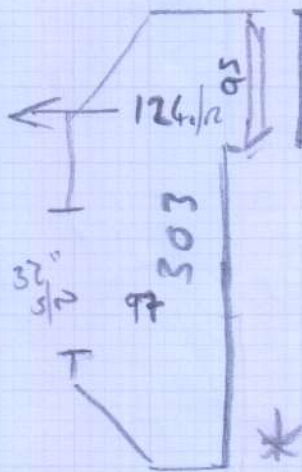

Job No: PL8078
Name: 78 ERPINGHAM ROAD LTD

Address:

Tel:

Sheet:

2 of 2

Riser = 14 x 81

42x95

57 x 112
CAP = 42 x 105
BRAND = 16 x 107