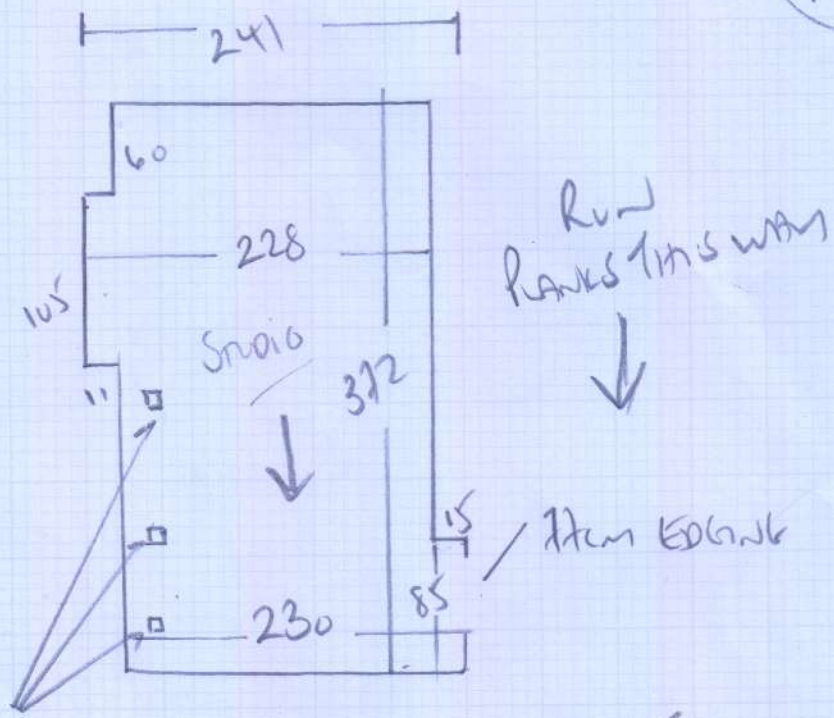

mrcarpet  
 Job No: P.28104  
 Name: NEW HOUSE  
 Address: 18 COLINERIE RD  
 SWISSBORO  
 Tel:  
 Sheet: 1 of 1

POTTERY STUDIO INTEGRAL PART OF GARAGE

Cut Around  
 3x4kg supports  
 Hold up 6 up between sink.  
 CHITBOARD from VERY FINE + CLEAN

Titanium XT  
 Custom Vinyl  
Color CAMARQUE 6706

3.90 x 300M  
 11.70M<sup>2</sup>