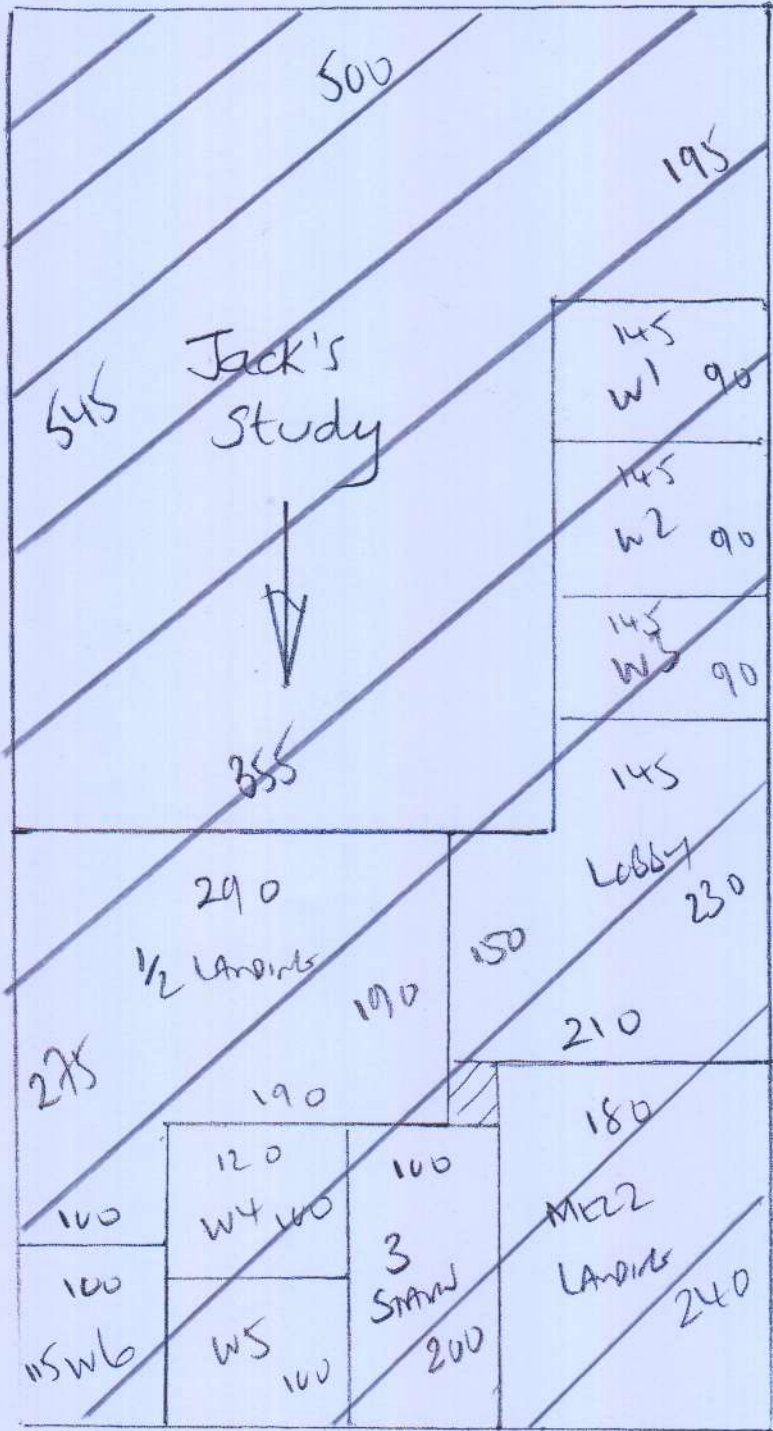

Billy 13/3 - Shape Runners

P28105  
 ALEXANDRU  
 HULLINGTON LANE  
 HULLINGTON ROAD  
 SW6 3RD

(1 of 3)

Blenheim

Col. NTBLE -10

820

PLAN 1 820 x 500

PLAN 2 420 x 500

PLAN 3 935 x 500

PLAN 4 300 x 500

JACK'S Bto 500 x 500

29.75 x 500

ORDER 1 Roll

w 30m x 500

(2)

420

\* Cut down to  
 90cm w/w

③

P28105  
 ALEXANDREW  
 HAMILTON LODGE  
 HAMILTON LODGE  
 SWB 320

Lot 3

Blenheim  
 Col. NTBLE-10

935

④

\* Cut down to  
 90cm DWIT

\* Shape on site  
 on 13/3

300