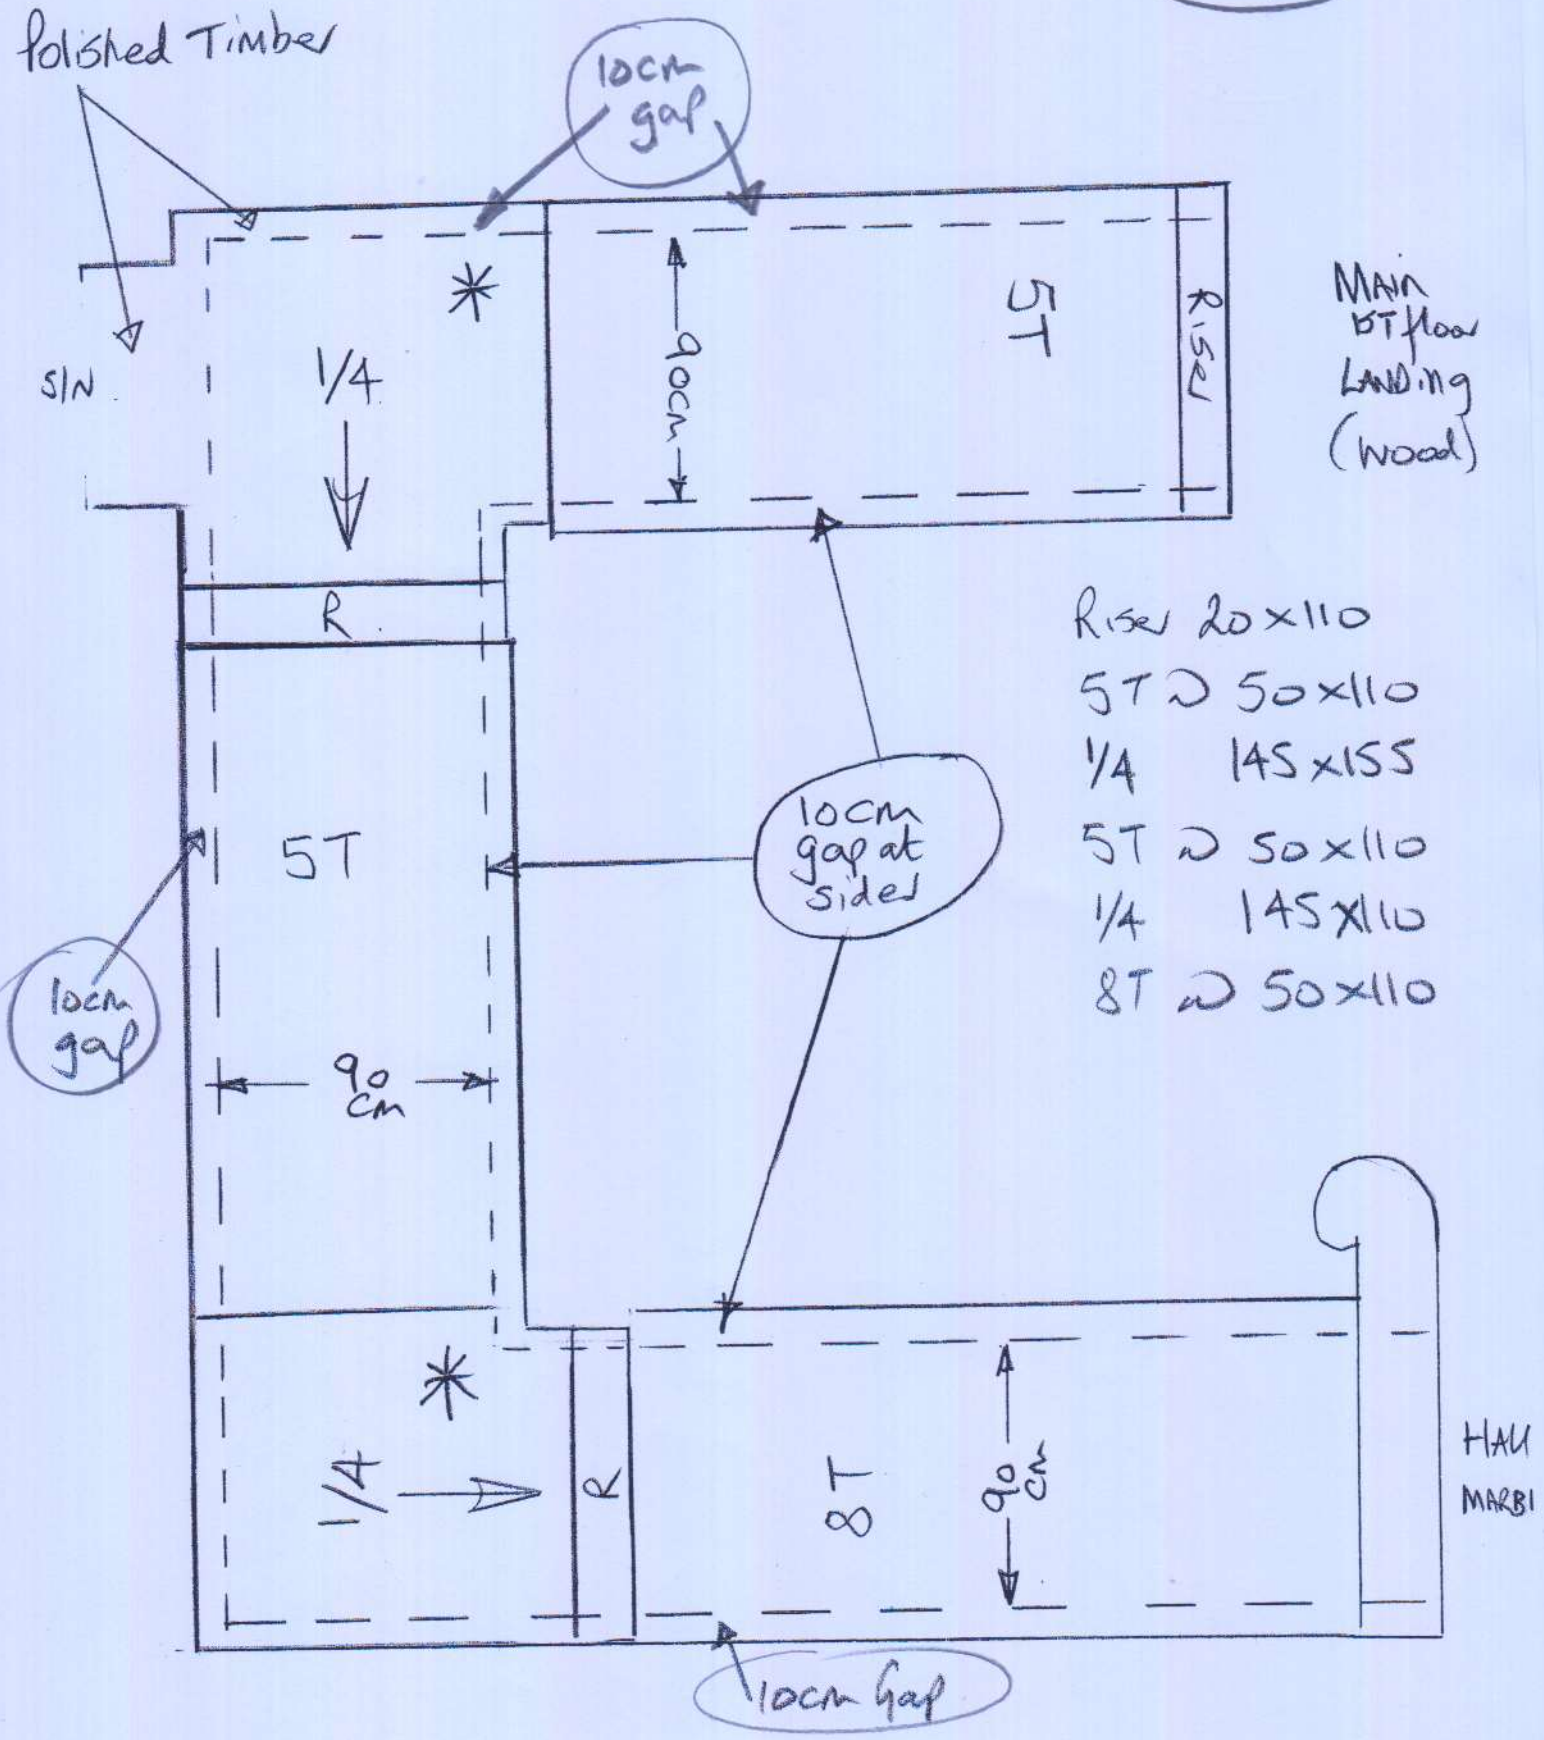

PLAN 3 935 x 500

PLAN 4 300 x 500

JACK'S Bto 500 x 500

29.75 x 500

ORDER 1 Roll

w 30m x 500

(2)

420

\* Cut down to  
 90cm w/w

③

P28105  
 ALEXANDREW  
 HAMILTON LODGE  
 HAMILTON LODGE  
 SWB 320

Lot 3

Blenheim  
 Col. NTBLE-10

935

④

\* Cut down to  
 90cm DWIT

\* Shape on site  
 on 13/3

300

# MAIN STAIRCASE (Tiled Runners)

P28105  
Alexandrou

\* Shape 2 x 1/4 LANDS on site.

3 of 3

Polished Timber

- Riser 20x110
- 5T ~ 50x110
- 1/4 145x155
- 5T ~ 50x110
- 1/4 145x110
- 8T ~ 50x110