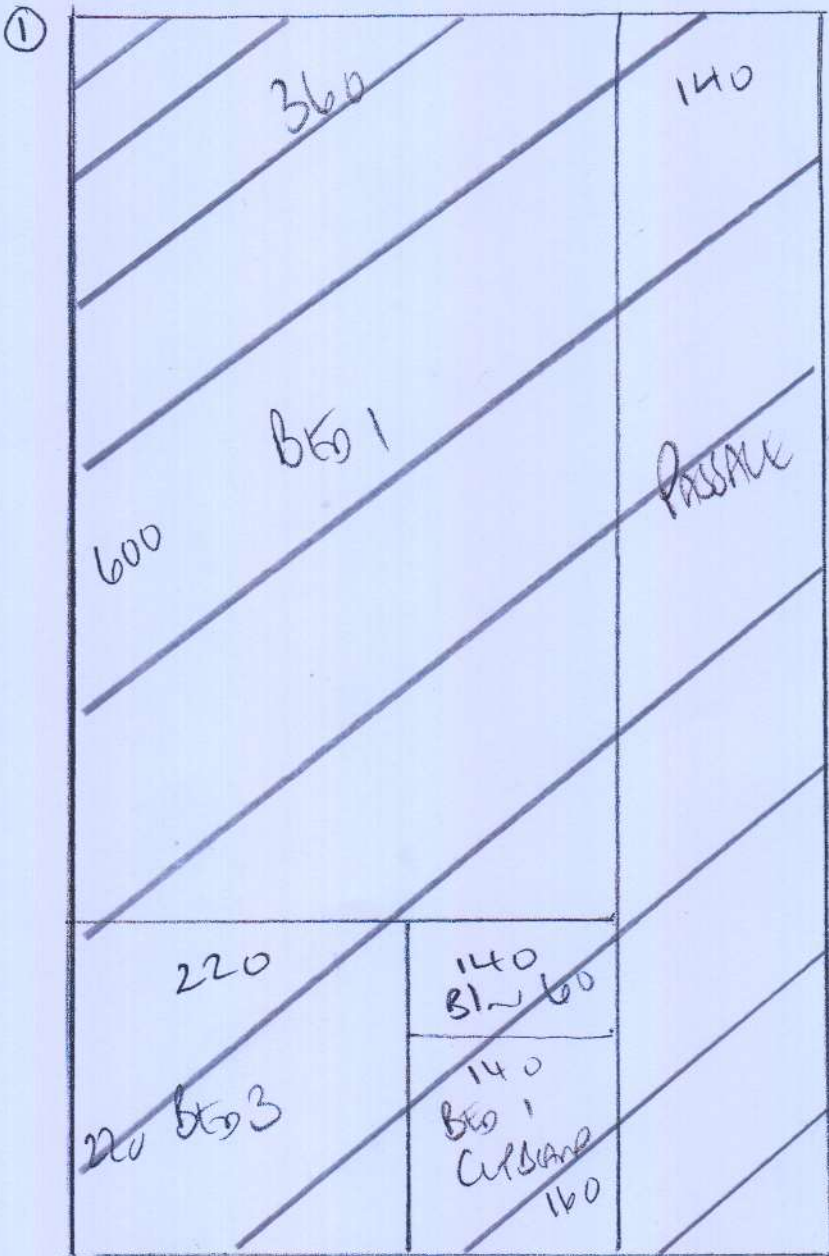

Billy 13/3 - Shape Runners

P28105  
 ALEXANDRU  
 HULLINGTON LANE  
 HULLINGTON ROAD  
 SW6 3RD

(1 of 3)

Blenheim

Col. NTBLE -10

820

PLAN 1 820 x 500

PLAN 2 420 x 500

PLAN 3 935 x 500

PLAN 4 300 x 500

JACK'S Bto 500 x 500

29.75 x 500

ORDER 1 Roll

w 30m x 500

(2)

420

\* Cut down to  
 90cm w/w

③

P28105  
 ALEXANDREW  
 HAMILTON LODGE  
 HAMILTON LODGE  
 SWB 320

Lot 3

Blenheim  
 Col. NTBLE-10

935

④

\* Cut down to  
 90cm DWIT

\* Shape on site  
 on 13/3

300