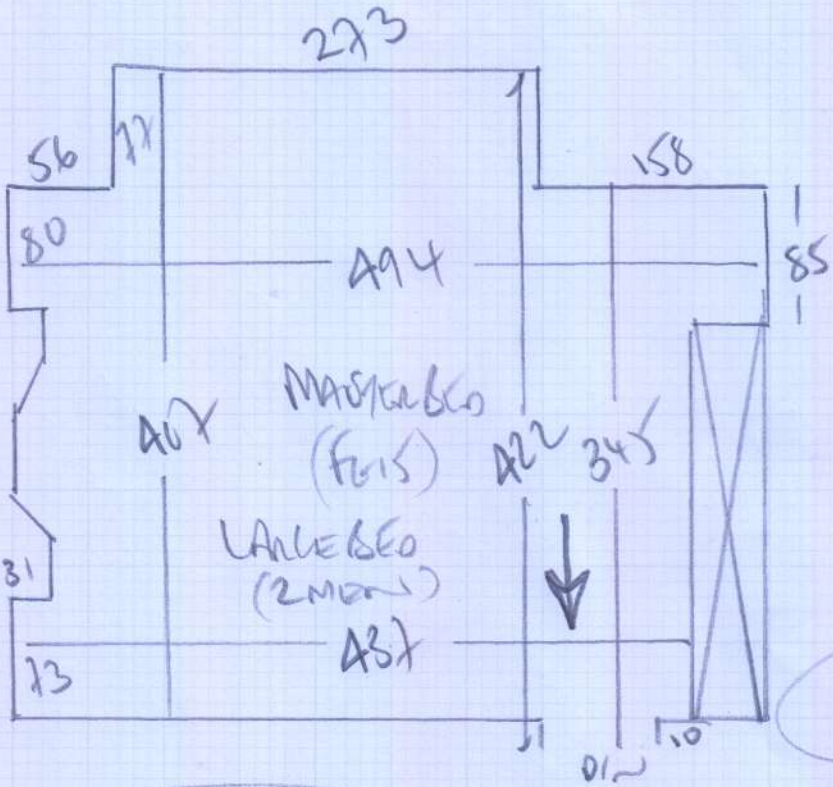

mrcarpet
 Job No: P28108
 Name: Dymond
 Address: 79 ELM GROVE ROAD
 SW13 0BX
 Tel: (10X1)
 Sheet:

Ceiling RIB
Colour
Buckram RIB
ABS x 500

21.75m²

FIT DOUBLE MAP ON OUTSIDE OF
~~LEFT~~ BEACON DOWN TO MEET
 LANDING CARPET AS DECORATOR IS
 GOING TO REMOVE EXISTING TRANSITION

Ceiling RIB
 Colour Buckram RIB
355 x 400

14.20m²

LATER DATE