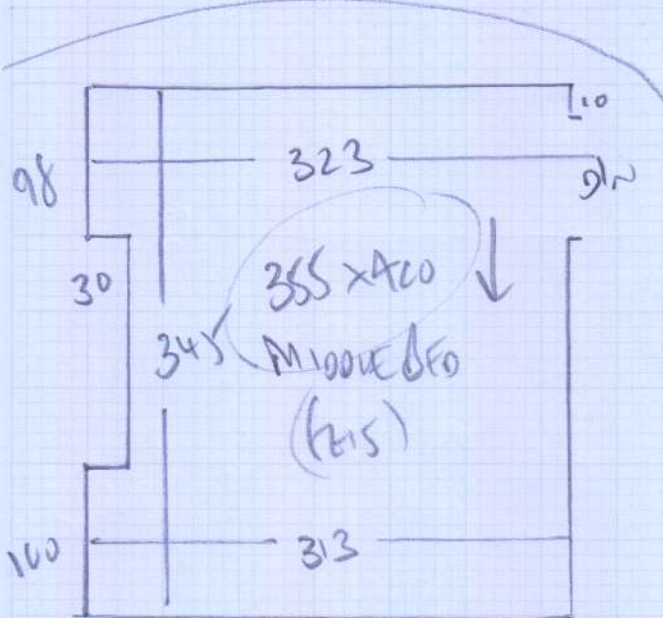

mrcarpet
 Job No: P28108
 Name: Dymond
 Address: 79 ELM GROVE ROAD
 SW13 0BX
 Tel: (10X1)
 Sheet:

Ceiling RIB
Colour
Buckram RIB
ABS x 500

21.75m²

FIT DOUBLE MAP ON OUTSIDE OF
~~LEFT~~ BEACON DOWN TO MEET
 LANDING CARPET AS DECORATOR IS
 GOING TO REMOVE EXISTING TRANSITION

Ceiling RIB
 Colour Buckram RIB
355 x 400

14.20m²

LATER DATE