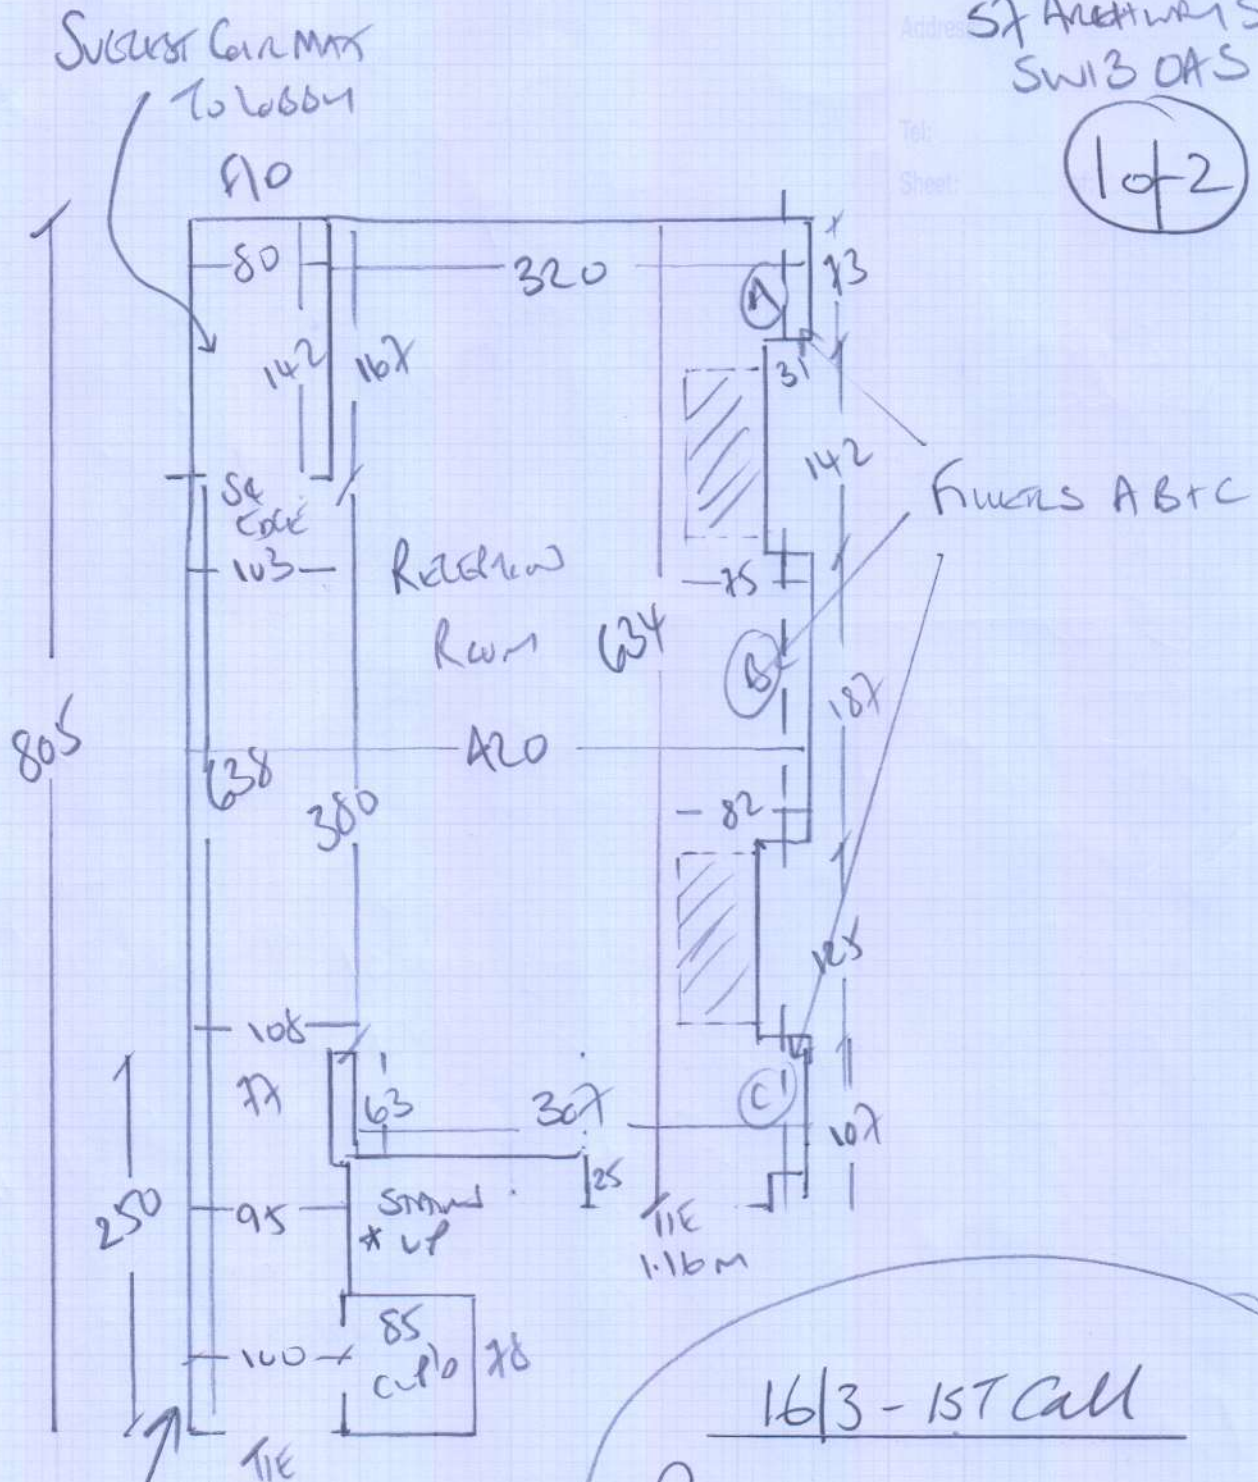

\*Keys from Carter Jonas  
 70 White Hart Lane  
 SW13 0PZ

mrcarpet  
 Job No: P28113  
 Name: SPOKER  
 Address: 57 ADELPH WALK SW1  
 SW13 0AS  
 Tel:  
 Sheet: 1 of 2

16/3 - 1ST Call  
 Remove Existing Sival  
 Boude Studk to Draft  
 to Reception, H/S/C +  
 2 Beds.

Job No:

Name:

Address:

Tel:

Sheet:

P28113  
Sloane

57 ALHWAH ST  
SW13 0AS

of 2 of 2