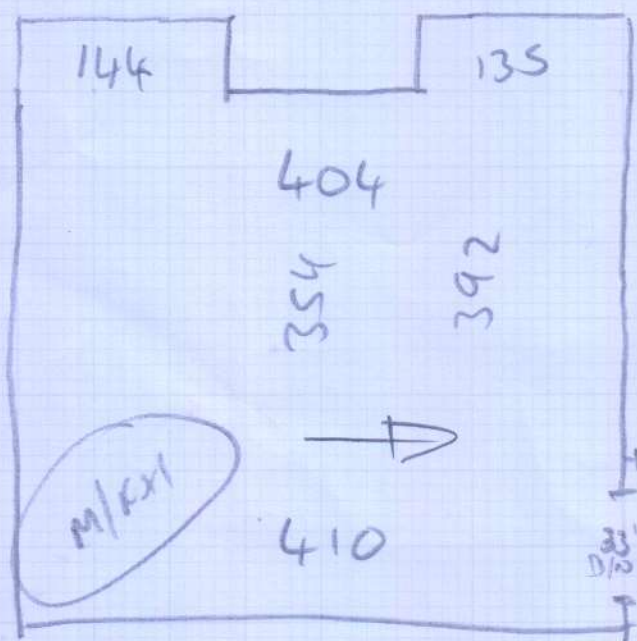

360 x 400

780 x 400

= 31.2m²

Job No: P28118
Name: Stirling
Address:

Tel:
Sheet: 2 of 2

Kitchen
Cl vinyl