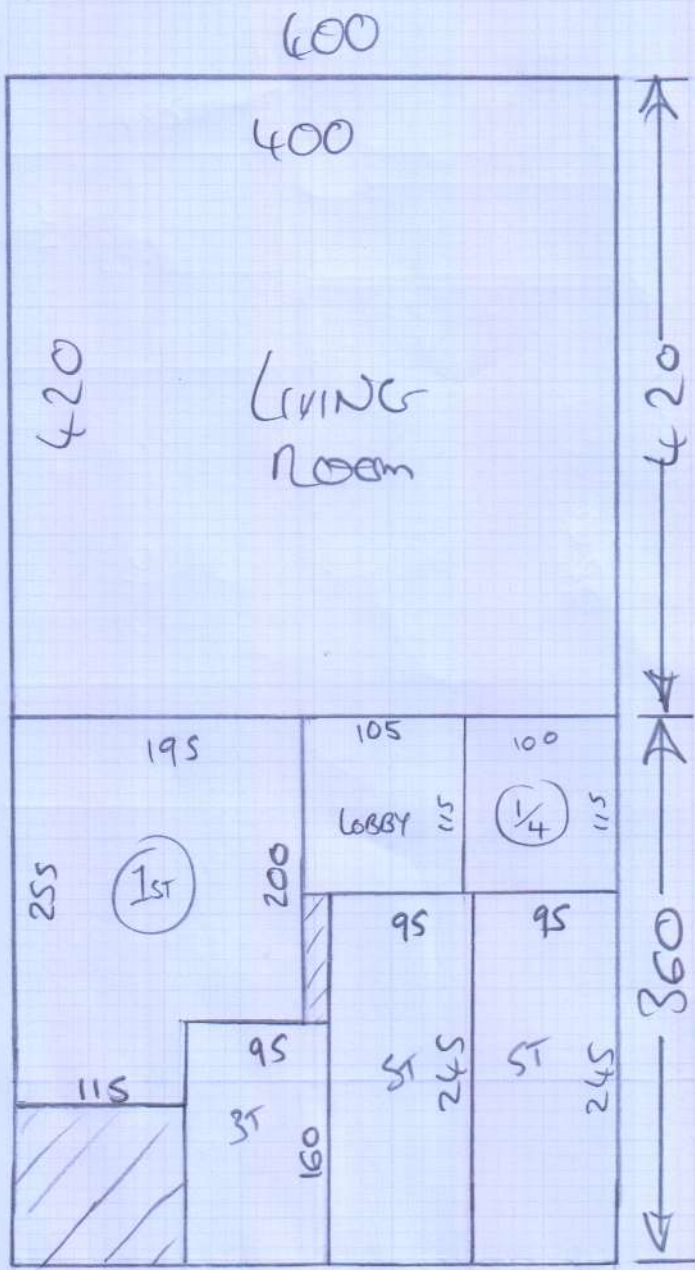

Job No: PZ8118

Name: Stirling

Address:

Tel:

Sheet:

1 of 2

New Pentruist 50
Thyme

420 x 400

360 x 400

780 x 400

= 31.2m²

Job No: P28118
Name: Stirling
Address:

Tel:
Sheet: 2 of 2

Kitchen
Cl vinyl