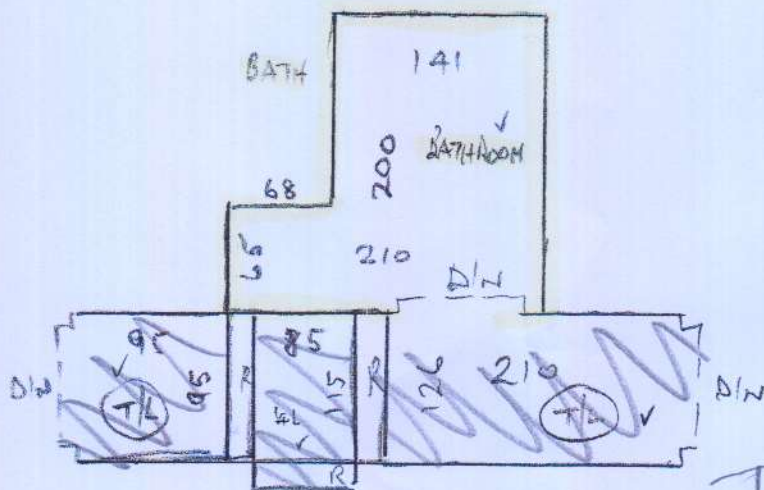

P28131

RHVS

1 of 1

Tramare Tones
TT-606

2.30 x 4.00m

✓

9.20m²

- ✓ 1 @ 41 x 86
- ✓ W1 65 x 95
- ✓ W2 70 x 120
- ✓ W3 75 x 85
- ✓ 5 @ 42 x 86
- ✓ V4 60 x 95
- ✓ W5 65 x 120
- ✓ W6 75 x 85
- ✓ B/N 45 x 110

* Ask Customer if they
would like to keep waste *

- ✓ 1 @ 42 x 86
- ✓ W7 60 x 95
- ✓ W8 65 x 120
- ✓ W9 75 x 85
- ✓ 8 @ 42 x 86
- ✓ B/N 45 x 110

to right

FAXED 05 FEB 2013