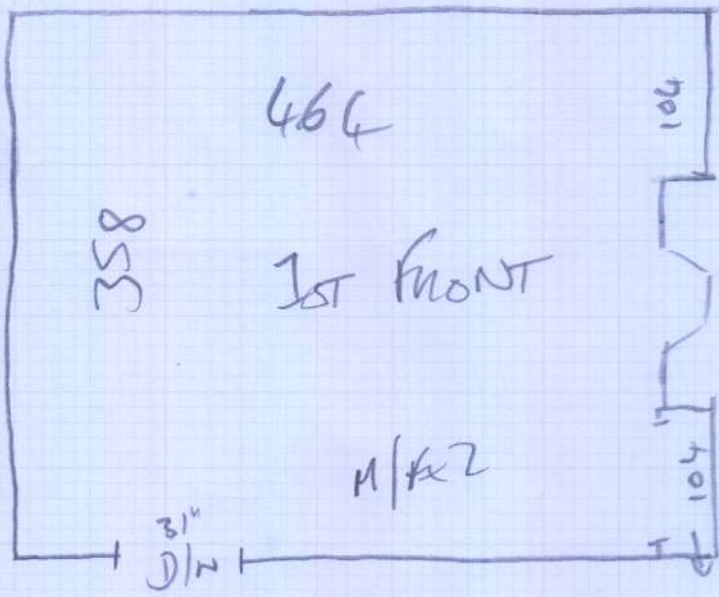

Job No: P28134

Name: CURTIS

Address:

Tel:

Sheet:

1 of 1

Naples
NAP-R07

3.70 x 5.00m

= 18.50m²

FURNITURE DISCUSSED WITH CUSTOMER
ONSITE.